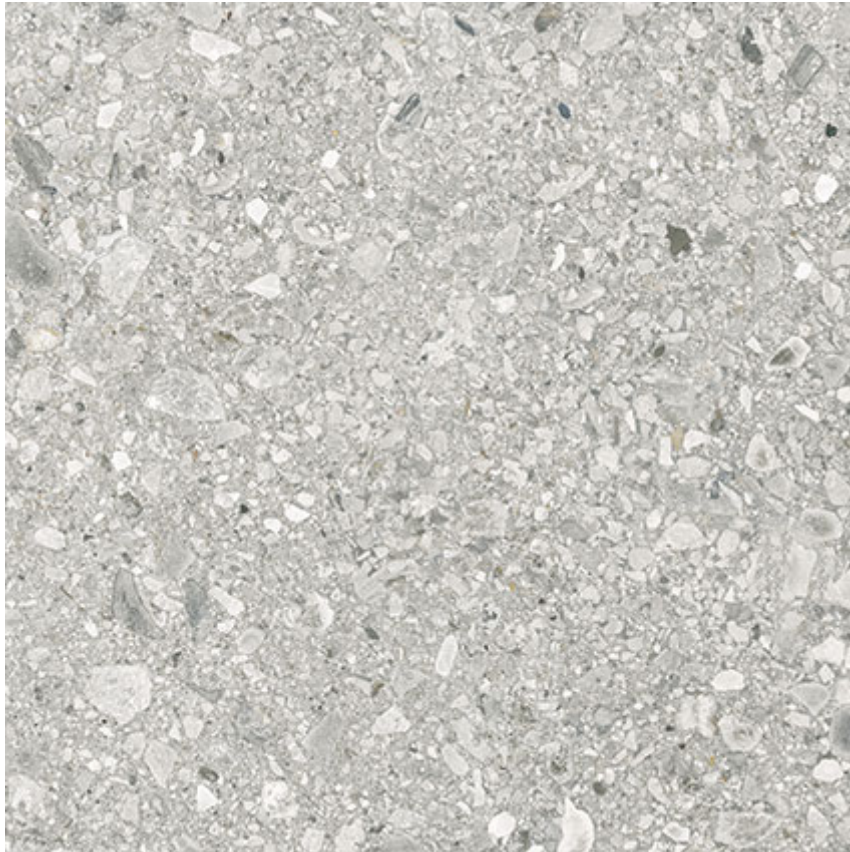

ALITA TILE
NOBODY TREATS YA LIKE ALITA

PRODUCT

ROYAL STONEWORKS 24X24 REGAL FOSSIL VEIN ORG

Tile | 24"x24" | Porcelain

TECHNICAL DATA

CODE: QUSW-RF-40
NAME: Royal Stoneworks 24X24 Regal Fossil Vein Org
SIZE: 24"x24"
SERIES: Royal Stoneworks
FINISH: Matt
LOOK: Stone Look
EDGE: Rectified
FAMILY: Tile
FROST RESISTANCE: Yes
SHADE VARIATION: V3
SPECIAL ORDER: Special Order
STYLE: Contemporary
SUITABLE FOR: Indoor|Shower
TYPOLOGY: Porcelain
TYPE OF PIECE: Field Tile
USE: Floor and Wall