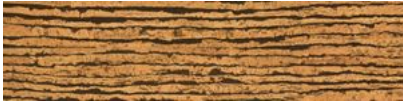

ALITA TILE
NOBODY TREATS YA LIKE ALITA

SERIES
TRUE EARTH CORK CLICK

Wood Look | | HDF

PRODUCTS

Cork Click Capri
12"x48,6" | HDF

Cork Click Comino
12"x48,6" | HDF

Cork Click Corvo
12"x48,6" | HDF

Cork Click Lanzarote
12"x48,6" | HDF

Cork Click Linosa
12"x48,6" | HDF

Cork Click Pianosa
12"x48,6" | HDF

Cork Click Pico
12"x48,6" | HDF

Cork Click Santorino
12"x48,6" | HDF

Cork Click Stromboli
12"x48,6" | HDF

Cork Click Tremiti
12"x48,6" | HDF