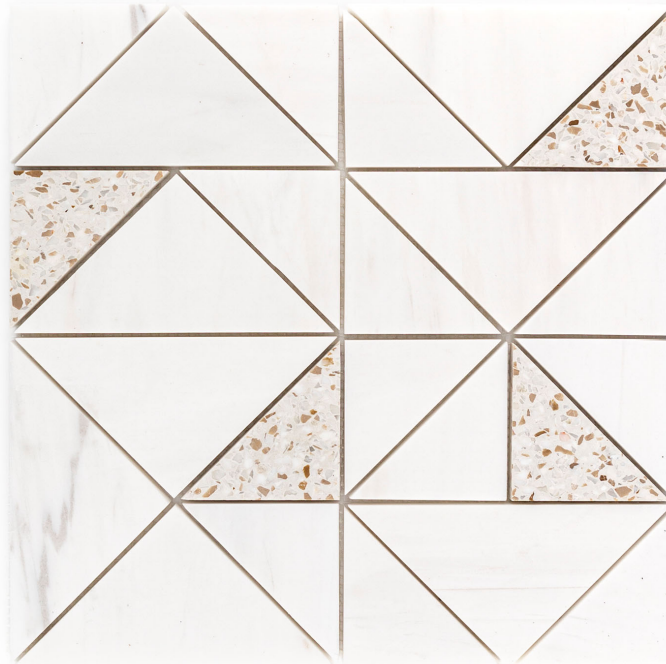

---

**PRODUCT**  
**SUMMIT MOSAIC**

---

Mosaic and Decorative Tile | 12"x12" | Marble

**DETAILS**

**ROOM SCENES**

## **TECHNICAL DATA**

CODE: RVHA105  
NAME: Summit Mosaic  
SIZE: 12"x12"  
SERIES: Hamptons Collection  
FINISH: Semi-Polished  
LOOK: Multi-Look Mosaics  
FAMILY: Mosaic and Decorative Tile  
BILLING UNIT: SH  
SHADE VARIATION: V3  
STYLE: Contemporary  
SUITABLE FOR: Backsplash,Indoor,Shower  
TYPOLOGY: Marble  
TYPE OF PIECE: Mosaic  
USE: Floor and Wall