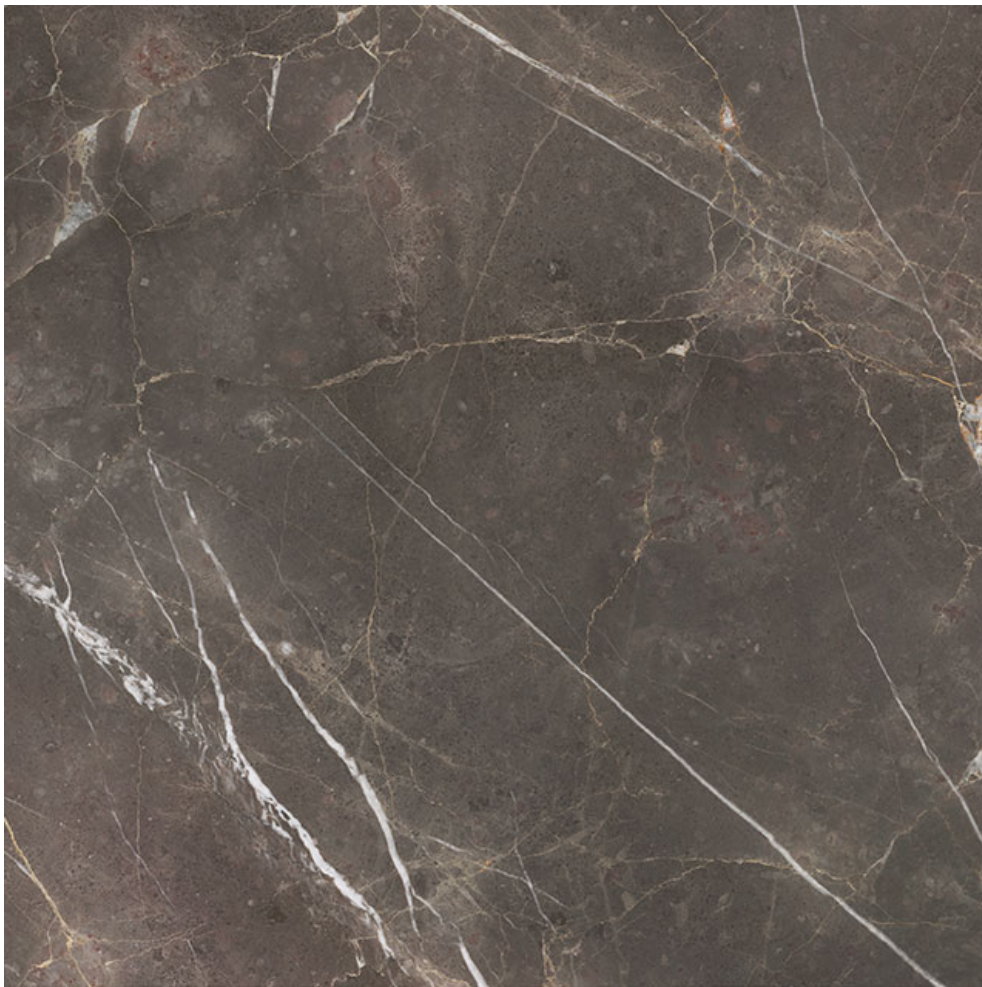

ALITA TILE
NOBODY TREATS YA LIKE ALITA

PRODUCT

**ROYAL STONEWORKS 36X36 REGAL BROWN MARBLE
POLISHED**

Tile | 36"x36" | Porcelain

TECHNICAL DATA

CODE: QUSW-RM-7P
NAME: Royal Stoneworks 36X36 Regal Brown Marble Polished
SIZE: 36"x36"
SERIES: Royal Stoneworks
FINISH: Polished
LOOK: Stone Look
EDGE: Rectified
FAMILY: Tile
FROST RESISTANCE: Yes
SHADE VARIATION: V3
SPECIAL ORDER: Special Order
STYLE: Contemporary
SUITABLE FOR: Indoor|Shower
TYPOLOGY: Porcelain
TYPE OF PIECE: Field Tile
USE: Floor and Wall