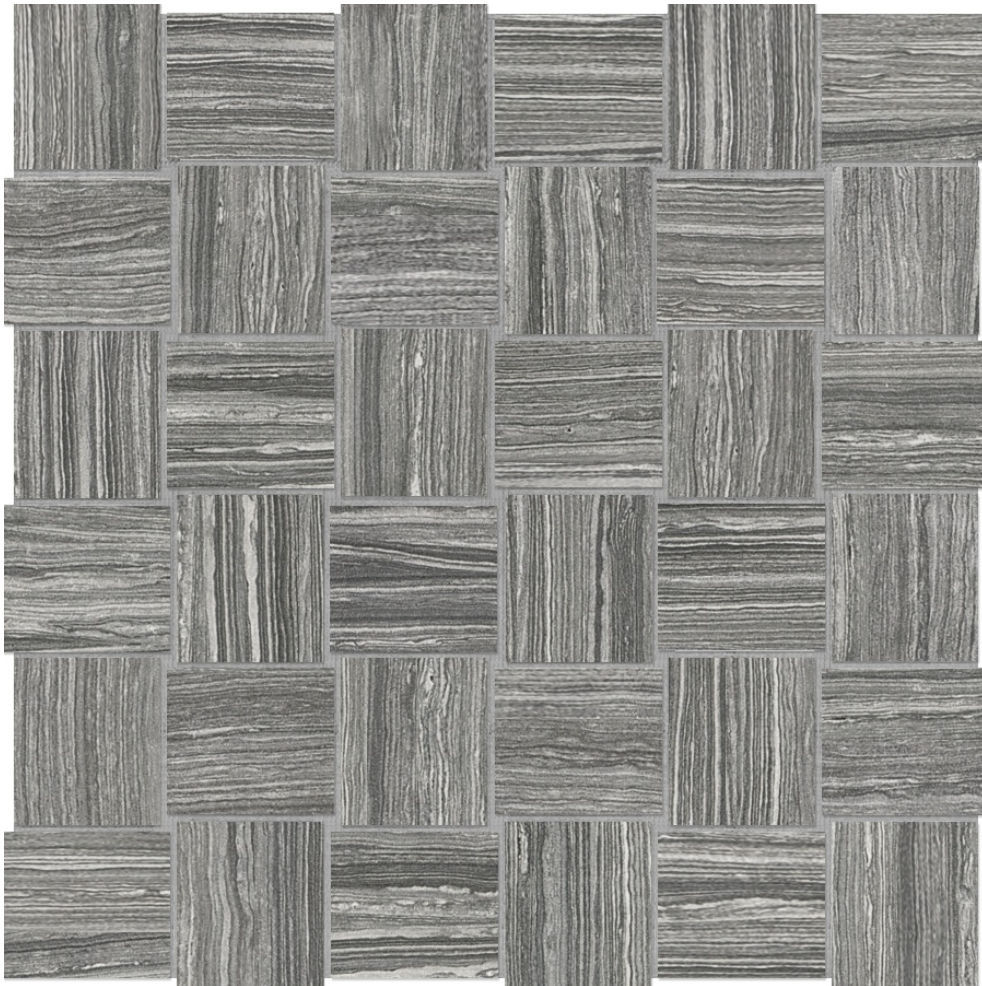

ALITA TILE
NOBODY TREATS YA LIKE ALITA

PRODUCT

2X2 CARBON BASKETWEAVE

Tile | 12"x12" | Glazed Porcelain

TECHNICAL DATA

CODE: AC4501-00820

NAME: 2x2 Carbon Basketweave

SIZE: 12"x12"

SERIES: Eramosa

FINISH: Matt

LOOK: Marble Look

FAMILY: Tile

FROST RESISTANCE: Yes

MOSAIC CHIP SIZE: Mesh-Mounted

PEI: 4

BILLING UNIT: SF