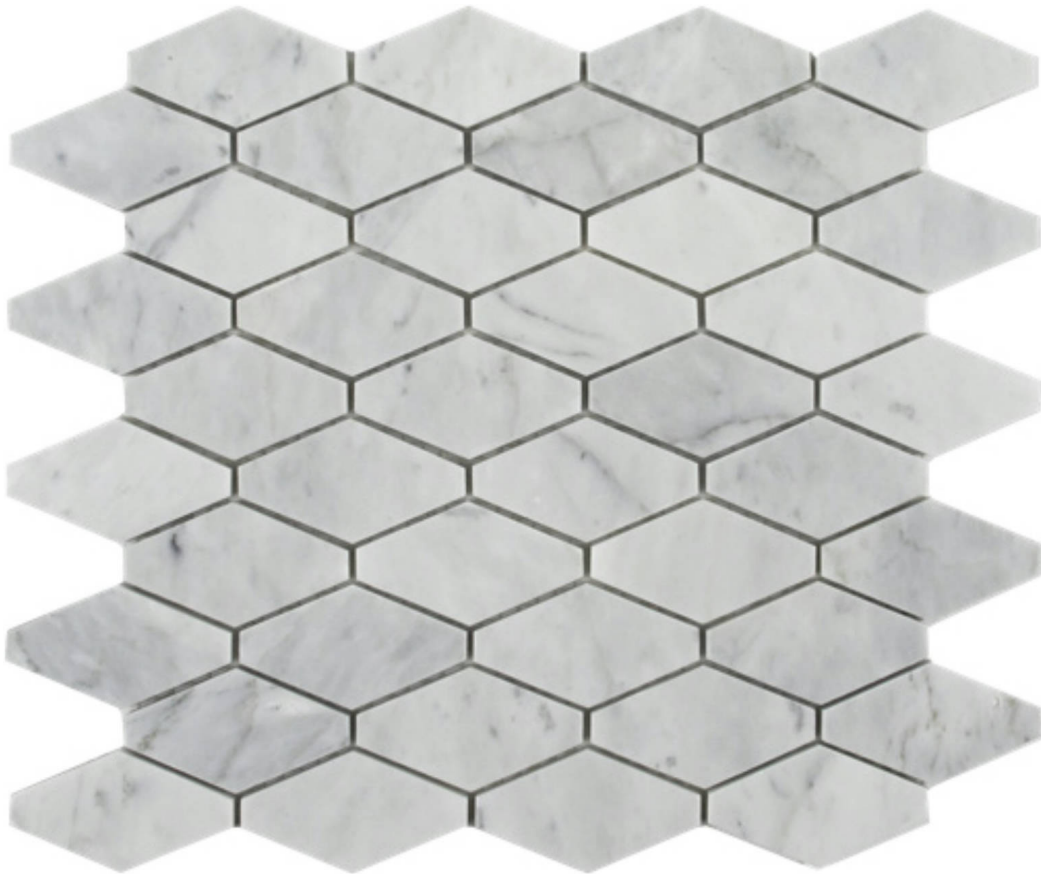

ALITA TILE
NOBODY TREATS YA LIKE ALITA

PRODUCT

SOLITAIRE MOSAIC CARRARA

Mosaic and Decorative Tile | 3"x12" |

TECHNICAL DATA

CODE: RVHA069
NAME: Solitaire Mosaic Carrara
SIZE: 3"x12"
SERIES: Hamptons Collection
LOOK: Multi-Look Mosaics
FAMILY: Mosaic and Decorative Tile
BILLING UNIT: SH
STYLE: Contemporary
TYPE OF PIECE: Mosaic
USE: Floor and Wall