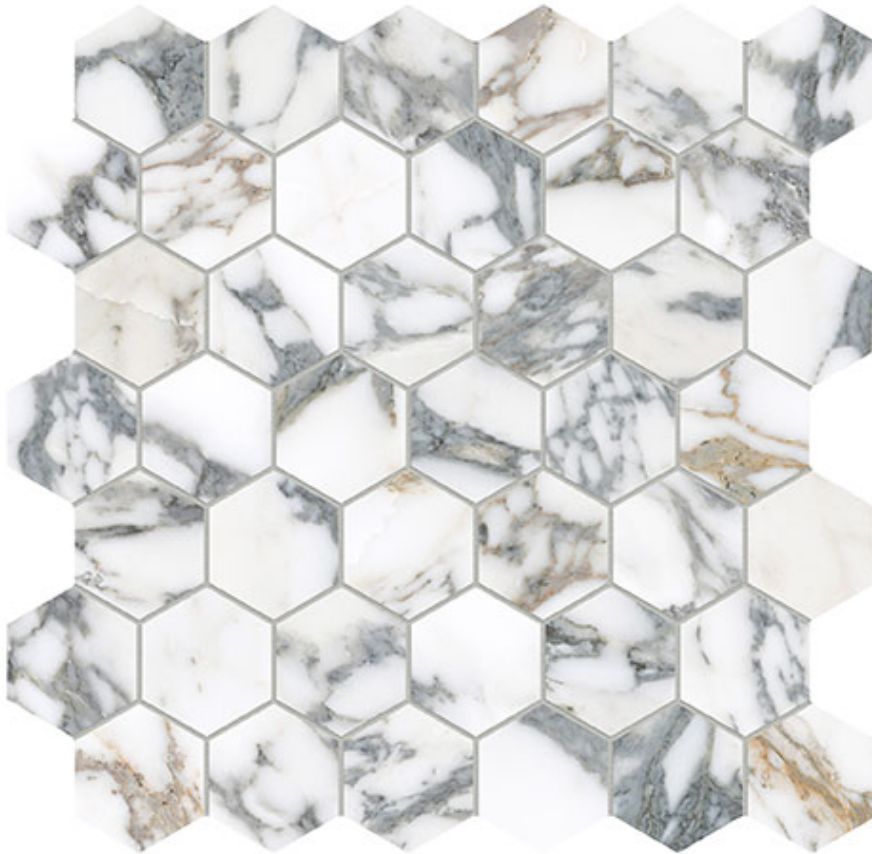

ALITA TILE
NOBODY TREATS YA LIKE ALITA

PRODUCT

ROYAL STONEWORKS 2\" data-bbox="128 265 874 288"/>

Tile | 12"x12" | Porcelain