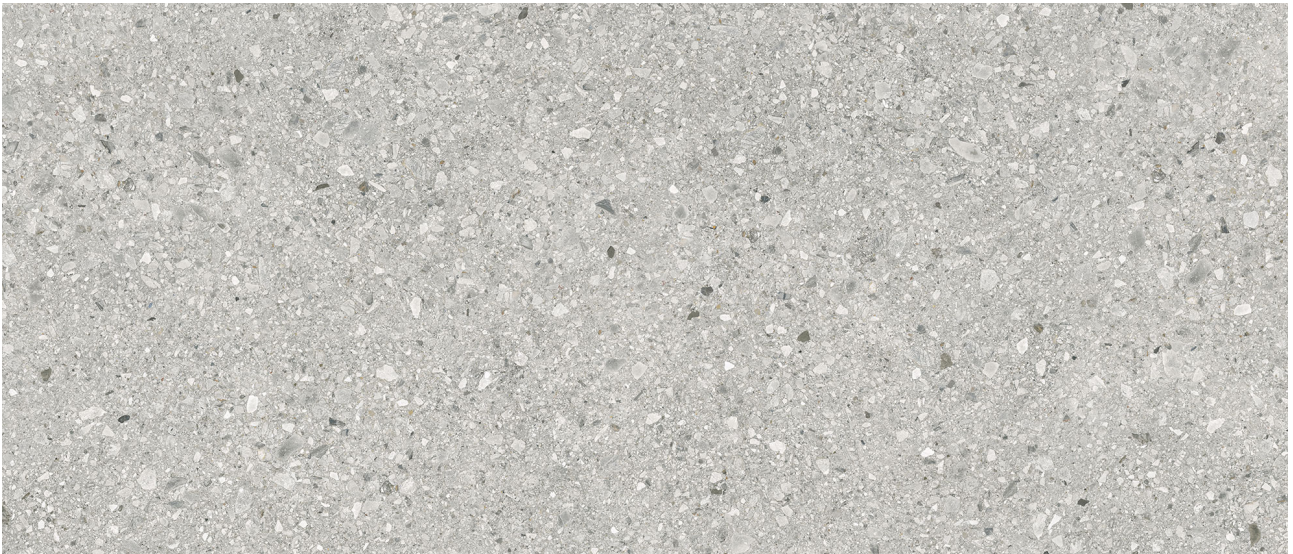

ALITA TILE
NOBODY TREATS YA LIKE ALITA

PRODUCT

ROYAL STONEWORKS 48X110 REGAL FOSSIL VEIN HONED

Tile | 48"x110" | Sintered Slab

TECHNICAL DATA

CODE: QUSW-RF-2H
NAME: Royal Stoneworks 48X110 Regal Fossil Vein Honed
SIZE: 48"x110"
SERIES: Royal Stoneworks
FINISH: Honed
LOOK: Stone Look
EDGE: Rectified
FAMILY: Tile
FROST RESISTANCE: Yes
SHADE VARIATION: V3
SPECIAL ORDER: Special Order
STYLE: Contemporary
SUITABLE FOR: Indoor|Shower
TYPOLOGY: Sintered Slab
TYPE OF PIECE: Field Tile
USE: Floor and Wall