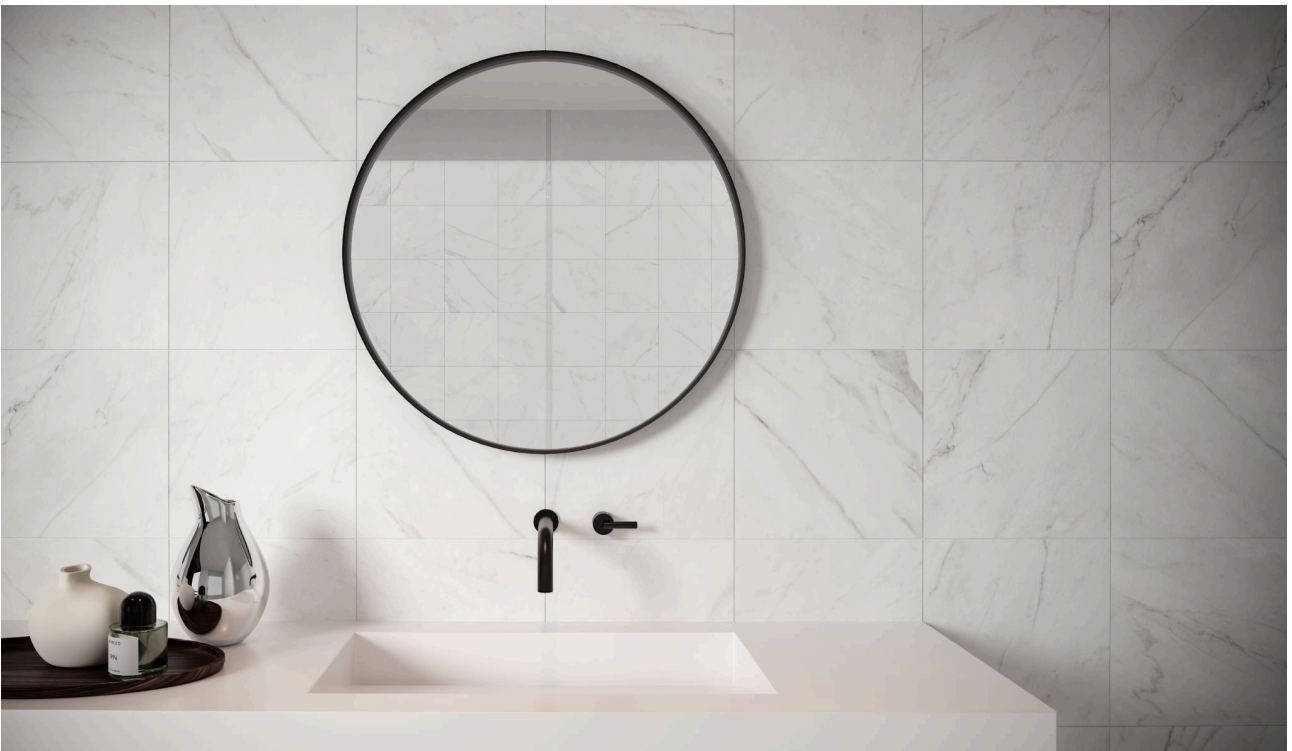

**ALITA TILE**  
NOBODY TREATS YA LIKE ALITA

---

**SERIES**  
**ALTEZZA**

---

Marble Look | | Glazed Porcelain | Pressed Glazed Porcelain

The enduring appeal of classic surfaces.

**PRODUCTS**

**Altezza 12x24 Carrara**  
12"x24" | Pressed Glazed Porcelain