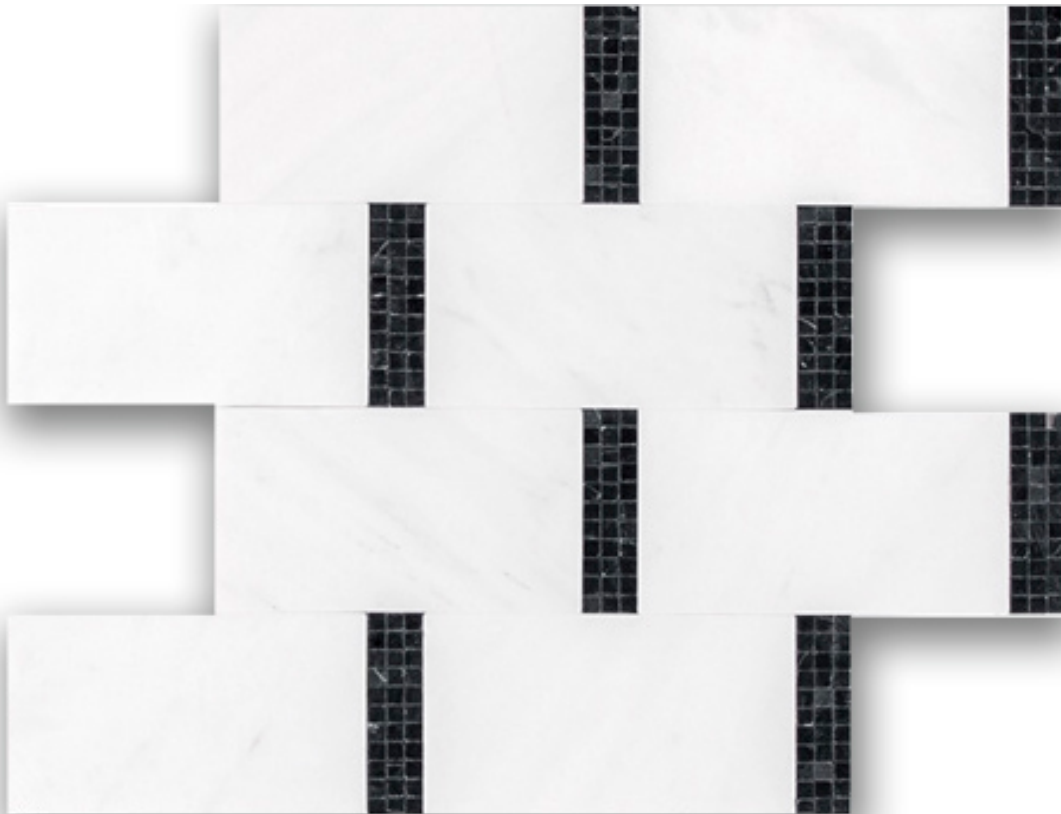

ALITA TILE
NOBODY TREATS YA LIKE ALITA

PRODUCT

STARK BRICK MOSAIC MARBLED

Mosaic and Decorative Tile | 3"x12" |

TECHNICAL DATA

CODE: RVHA025
NAME: Stark Brick Mosaic Marbled
SIZE: 3"x12"
SERIES: Hamptons Collection
LOOK: Multi-Look Mosaics
FAMILY: Mosaic and Decorative Tile
BILLING UNIT: SH
STYLE: Contemporary
TYPE OF PIECE: Mosaic
USE: Floor and Wall