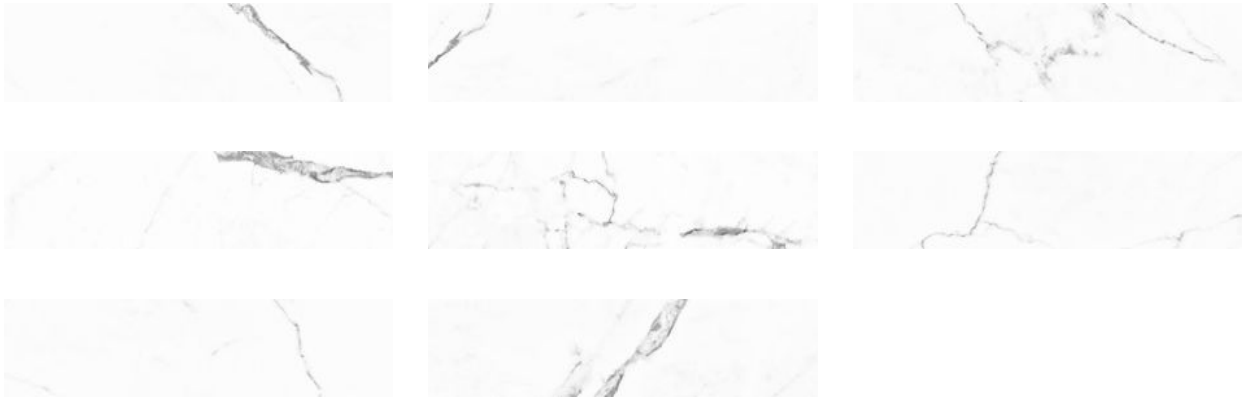

PRODUCT
OBSESSION 2.5X10 STATUARIO

Tile | 2.5"x10" | Glazed Porcelain

GRAPHIC VARIETY

ROOM SCENES

TECHNICAL DATA

CODE: QUOB-ST-1
NAME: Obsession 2.5x10 Statuario
SIZE: 2.5"x10"
SERIES: Obsession
FINISH: Matt
LOOK: Marble Look
BREAKING STRENGTH (APH): ≥ 1300 N
CHEMICAL RESISTANCE (APH): GA GLA GHA
DCOF (APH): > 0.42
STATUS: Coming soon
FAMILY: Tile
FROST RESISTANCE: Yes
MOHS (APH): 6
PEI: 4
R VALUE (APH): R9
BILLING UNIT: SF
SHADE VARIATION: V1
STAIN RESISTANCE (APH): 5
STYLE: Classic
SUITABLE FOR: Backsplash|Indoor|Shower
TYPOLOGY: Glazed Porcelain
THICKNESS (APH): 9 mm
TYPE OF PIECE: Field Tile
USE: Floor and Wall
WATER ABSORPTION (APH): $\leq 0.5\%$
NOTES: 1 square metre of graphic variations