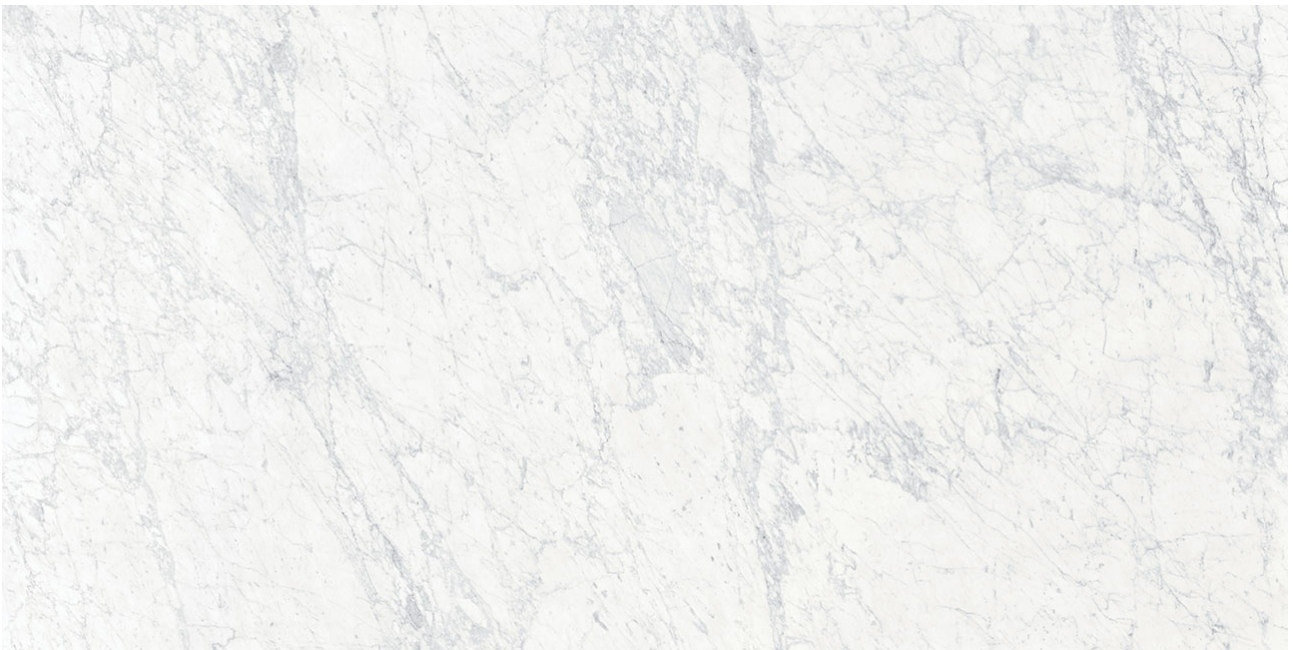

**ALITA TILE**  
NOBODY TREATS YA LIKE ALITA

---

# ROYAL STONEWORKS 63X126 OLD WORLD BIANCO HONED

---

Tile | 63"x126" | Sintered Slab

## **TECHNICAL DATA**

CODE: QUSW-OW-1H  
NAME: Royal Stoneworks 63X126 Old World Bianco Honed  
SIZE: 63"x126"  
SERIES: Royal Stoneworks  
FINISH: Honed  
LOOK: Stone Look  
EDGE: Rectified  
FAMILY: Tile  
FROST RESISTANCE: Yes  
SHADE VARIATION: V3  
SPECIAL ORDER: Special Order  
STYLE: Contemporary  
SUITABLE FOR: Indoor|Shower  
TYPOLOGY: Sintered Slab  
TYPE OF PIECE: Field Tile  
USE: Floor and Wall