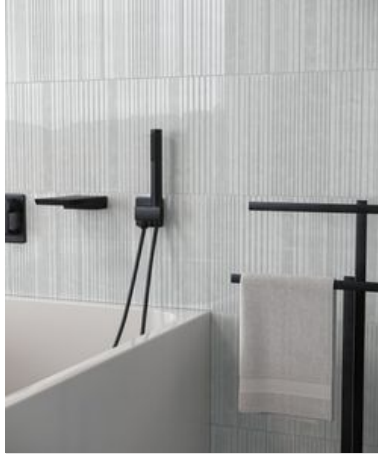

PRODUCT

GEOMETRA 3X12 SILVER DIVIDE

Mosaic and Decorative Tile | 3"x12" | Pressed Glazed Ceramic

ROOM SCENES

TECHNICAL DATA

CODE: AC4000-03090

NAME: Geometra 3x12 Silver Divide

SIZE: 3"x12"

SERIES: Geometra

FINISH: Gloss

LOOK: Glass

FAMILY: Mosaic and Decorative Tile

SHADE VARIATION: V2

SPECIAL ORDER: Special Order

SUITABLE FOR: Indoor

TYPOLOGY: Pressed Glazed Ceramic