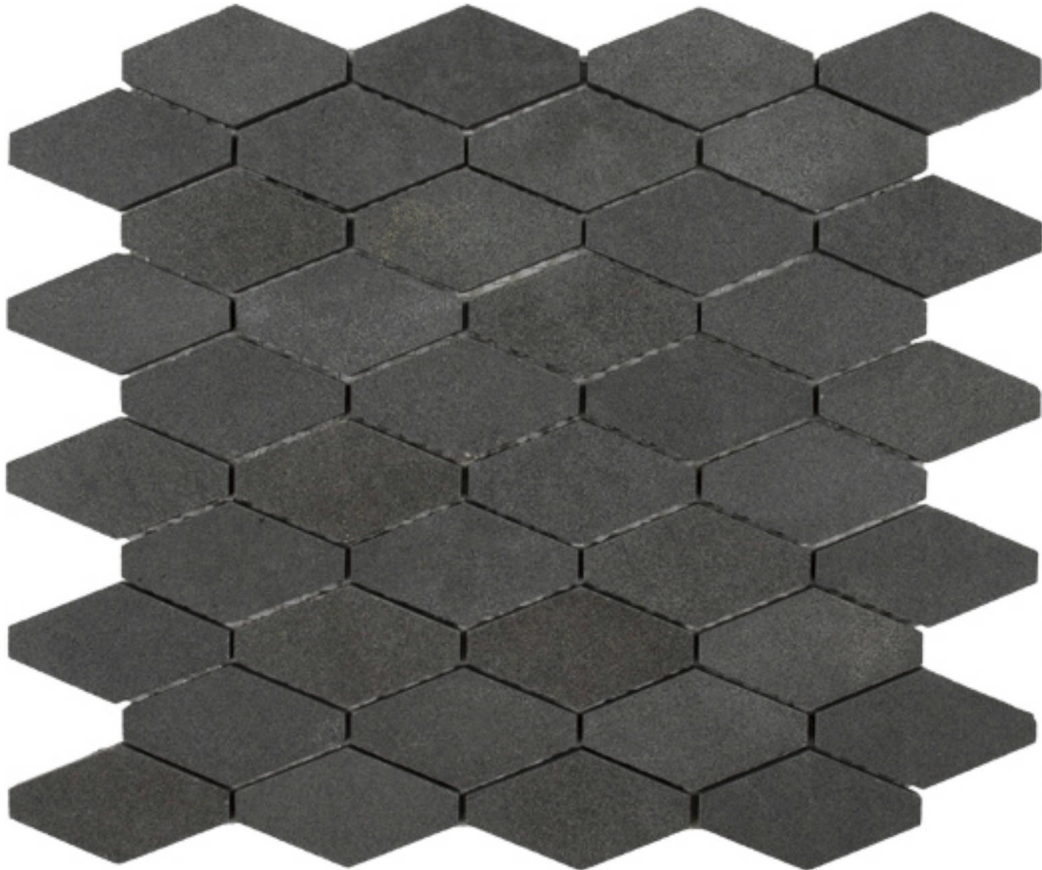

ALITA TILE
NOBODY TREATS YA LIKE ALITA

PRODUCT
SOLITAIRE MOSAIC BASALT

Mosaic and Decorative Tile | 3"x12" |

TECHNICAL DATA

CODE: RVHA068
NAME: Solitaire Mosaic Basalt
SIZE: 3"x12"
SERIES: Hamptons Collection
LOOK: Multi-Look Mosaics
FAMILY: Mosaic and Decorative Tile
BILLING UNIT: SH
STYLE: Contemporary
TYPE OF PIECE: Mosaic
USE: Floor and Wall