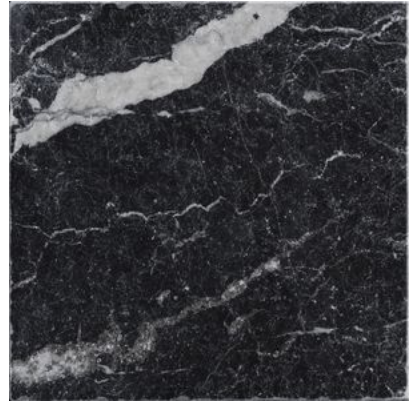

ALITA TILE
NOBODY TREATS YA LIKE ALITA

SERIES
OBSESSION

Marble Look | | Glazed Porcelain

Obsession is an ode to the elegance of marble, enhancing its natural beauty through four iconic types: Statuario, Calacatta, Carrara, and Nero. A distinctive feature of the collection is the delicate Matt finish, achieved through the application of fine granules that enrich the product, giving it a soft and silky texture.

PRODUCTS

Obsession 10x10 Calacatta
10"x10" | Glazed Porcelain

Obsession 10x10 Carrara
10"x10" | Glazed Porcelain

Obsession 10x10 Nero
10"x10" | Glazed Porcelain

Obsession 10x10 Statuario
10"x10" | Glazed Porcelain