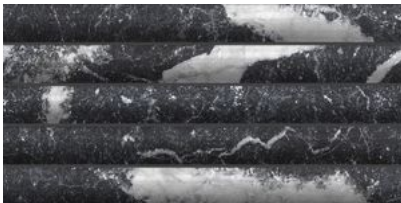

ALITA TILE
NOBODY TREATS YA LIKE ALITA

SERIES
OBSESSION

Marble Look | | Glazed Porcelain

Obsession is an ode to the elegance of marble, enhancing its natural beauty through four iconic types: Statuario, Calacatta, Carrara, and Nero. A distinctive feature of the collection is the delicate Matt finish, achieved through the application of fine granules that enrich the product, giving it a soft and silky texture.

PRODUCTS

Obsession 10x10 Calacatta
10"x10" | Glazed Porcelain

Obsession 10x10 Carrara
10"x10" | Glazed Porcelain

Obsession 10x10 Nero
10"x10" | Glazed Porcelain

Obsession 10x10 Statuario
10"x10" | Glazed Porcelain

Obsession 5x10 Calacatta
5"x10" | Glazed Porcelain

Obsession 5x10 Carrara
5"x10" | Glazed Porcelain

Obsession 5x10 Nero
5"x10" | Glazed Porcelain

Obsession 5x10 Statuario
5"x10" | Glazed Porcelain

Obsession 2.5x10 Calacatta
2.5"x10" | Glazed Porcelain