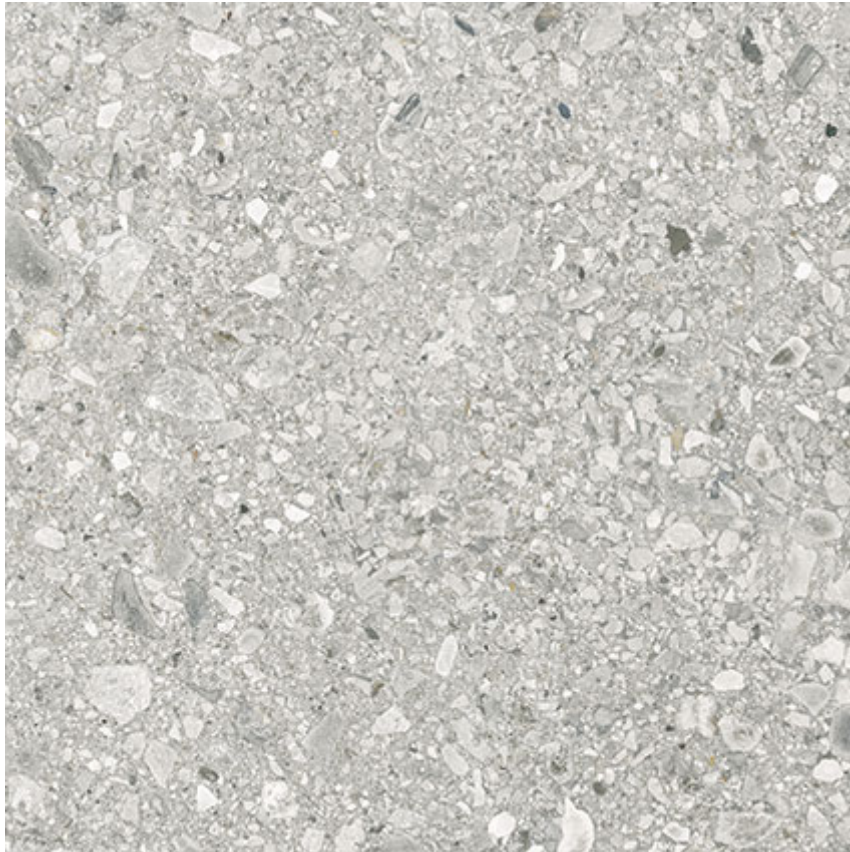

ALITA TILE
NOBODY TREATS YA LIKE ALITA

PRODUCT

ROYAL STONEWORKS 24X24 REGAL FOSSIL VEIN HONED

Tile | 24"x24" | Porcelain

TECHNICAL DATA

CODE: QUSW-RF-4H

NAME: Royal Stoneworks 24X24 Regal Fossil Vein Honed

SIZE: 24"x24"

SERIES: Royal Stoneworks

FINISH: Honed

LOOK: Stone Look

EDGE: Rectified

FAMILY: Tile

FROST RESISTANCE: Yes

SHADE VARIATION: V3

SPECIAL ORDER: Special Order

STYLE: Contemporary

SUITABLE FOR: Indoor|Shower

TPOLOGY: Porcelain

TYPE OF PIECE: Field Tile

USE: Floor and Wall

PACKING

Size	Product type	BOX			PALLET		
		pcs	sqft	lb	boxes	sqft	lb
24"x24"	Field Tile	3	11.52		42		