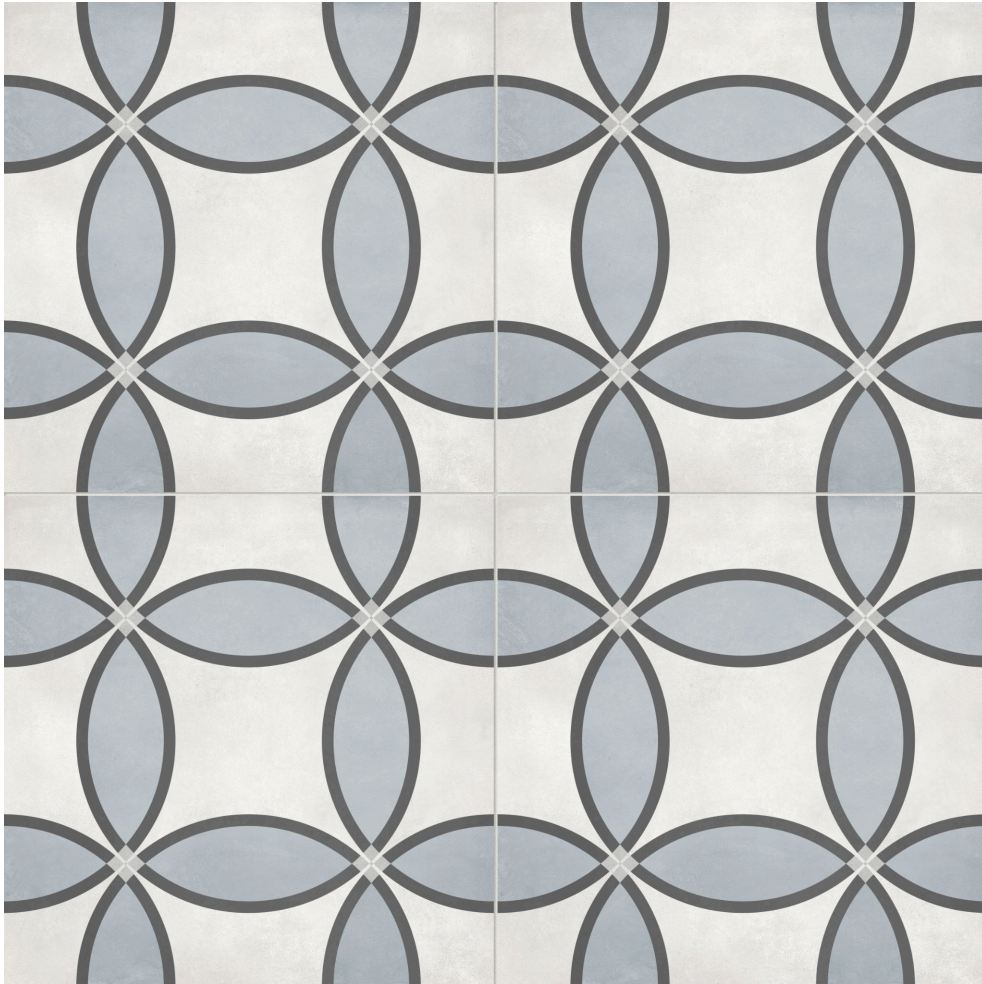

ALITA TILE
NOBODY TREATS YA LIKE ALITA

PRODUCT
FORM 8X8 TIDE ZENITH

Tile | 8"x8" | Pressed Glazed Porcelain

TECHNICAL DATA

CODE: AC4500-07690
NAME: Form 8x8 Tide Zenith
SIZE: 8"x8"
SERIES: Form AC
FINISH: Matte
LOOK: Patterned Tiles
BREAKING STRENGTH (APH): $\geq 310 \geq 1300$
CHEMICAL RESISTANCE (APH): CLASS A
DCOF (APH): ≥ 0.55
FAMILY: Tile
FROST RESISTANCE: Yes
PEI: 4
SHADE VARIATION: V2/V3/V4
SPECIAL ORDER: Special Order
SUITABLE FOR: Indoor| Outdoor
TYPOLOGY: Pressed Glazed Porcelain
THICKNESS (APH): 9mm
TYPE OF PIECE: Field Tile
USE: Floor and Wall
WATER ABSORPTION (APH): $< 0.5\%$
NOTES: This product is special order and cannot be cancelled, returned, or refunded.