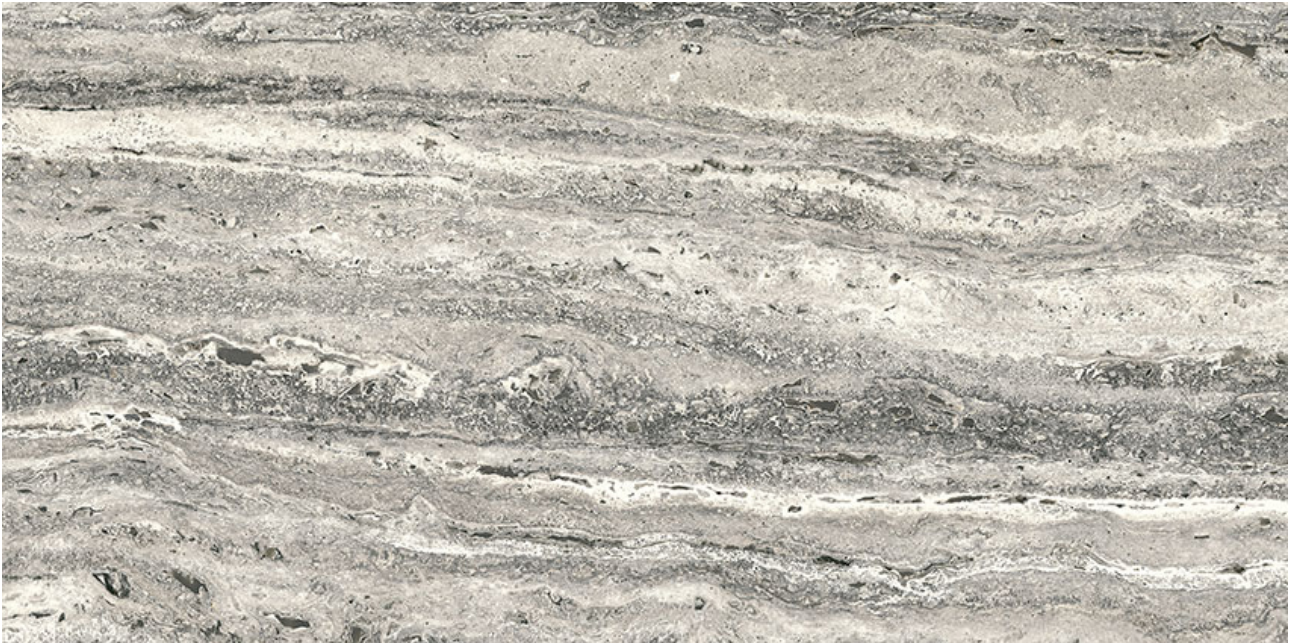

**ALITA TILE**  
NOBODY TREATS YA LIKE ALITA

---

## **TECHNICAL DATA**

CODE: QUSW-RG-5G  
NAME: Royal Stoneworks 12X24 Regal Grey Vein Grn  
SIZE: 12"x24"  
SERIES: Royal Stoneworks  
FINISH: Grained  
LOOK: Stone Look  
EDGE: Rectified  
FAMILY: Tile  
FROST RESISTANCE: Yes  
SPECIAL ORDER: Special Order  
STYLE: Contemporary  
SUITABLE FOR: Indoor|Shower  
TYPOLOGY: Porcelain  
TYPE OF PIECE: Field Tile  
USE: Floor and Wall