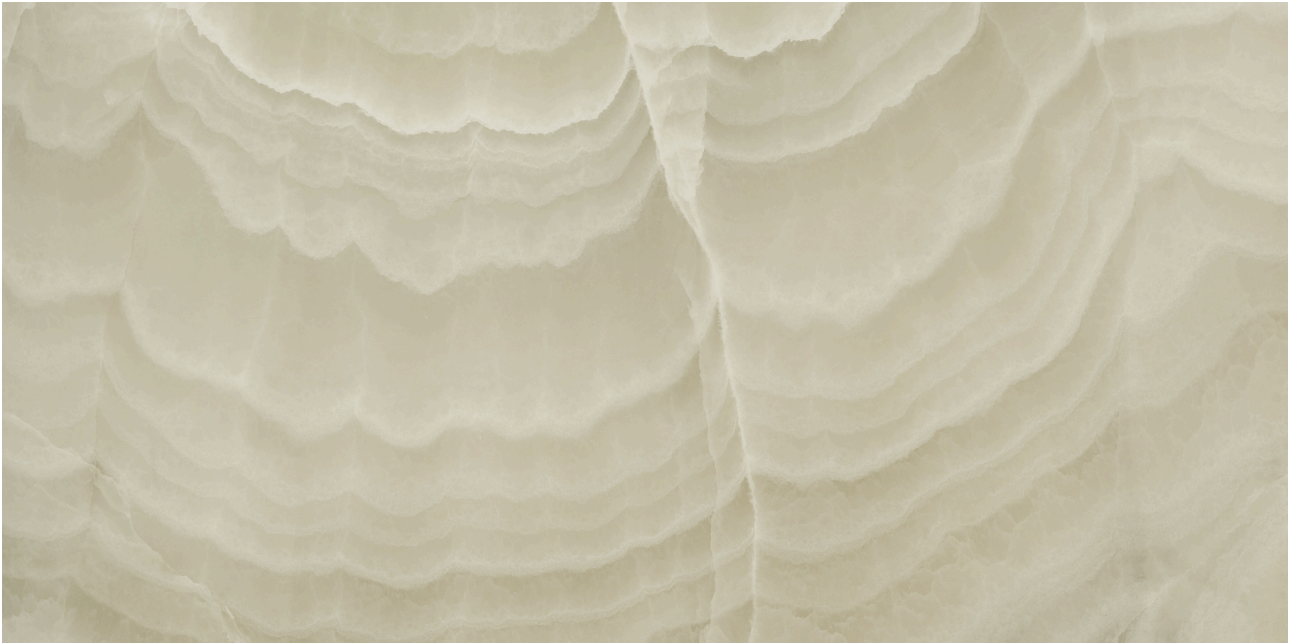

ALITA TILE
NOBODY TREATS YA LIKE ALITA

PRODUCT

LUSTRA 24X48 ONYX HAZEL HONED

Tile | 24"x48" | Colorsync Porcelain

TECHNICAL DATA

CODE: AC8500-04980

NAME: Lustra 24x48 Onyx Hazel Honed

SIZE: 24"x48"

SERIES: Lustra

FINISH: Honed

LOOK: Marble Look

BREAKING STRENGTH (APH): $\geq 570 \geq 2600$

CHEMICAL RESISTANCE (APH): CLASS A / MIN. CLASS B

DCOF (APH): > 0.45

EDGE: Rectified

FAMILY: Tile

FROST RESISTANCE: Yes

SHADE VARIATION: V3

SPECIAL ORDER: Special Order

SUITABLE FOR: Indoor| Outdoor

TYPOLOGY: Colorsync Porcelain

THICKNESS (APH): 9mm

TYPE OF PIECE: Field Tile

USE: Floor and Wall