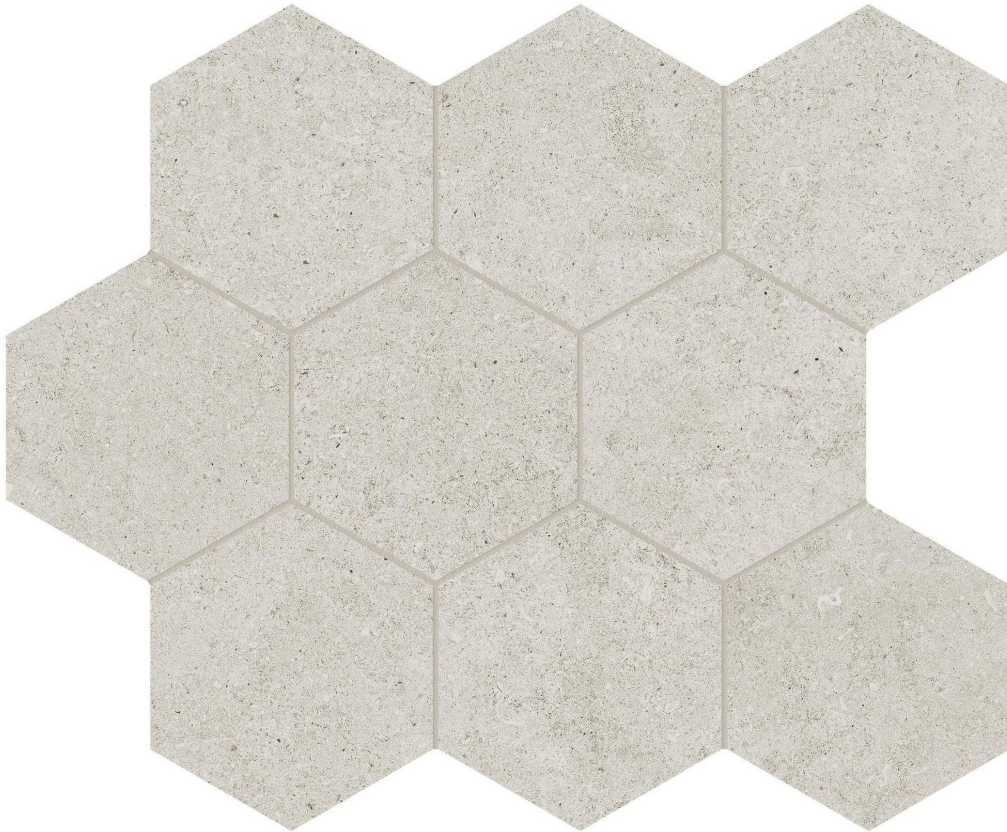

ALITA TILE
NOBODY TREATS YA LIKE ALITA

PRODUCT

LITHOFORM 4\ " HEX CROSSCUT COAST

Tile | 10.5"x12" | Porcelain

TECHNICAL DATA

CODE: AC8510-00320

NAME: Lithoform 4" Hex Crosscut Coast

SIZE: 10.5"x12"

SERIES: Lithoform

FINISH: Organic Matte

LOOK: Stone Look

EDGE: Rectified

FAMILY: Tile

SPECIAL ORDER: Special Order

STYLE: Contemporary

SUITABLE FOR: Indoor| Outdoor

TYPOLOGY: Porcelain

TYPE OF PIECE: Mosaic

USE: Floor and Wall

NOTES: This product is special order and cannot be cancelled, returned, or refunded.

PACKING

Size	Product type	BOX			PALLET		
		pcs	sqft	lb	boxes	sqft	lb
10.5"x12"	Mosaic	10	7.86		45		