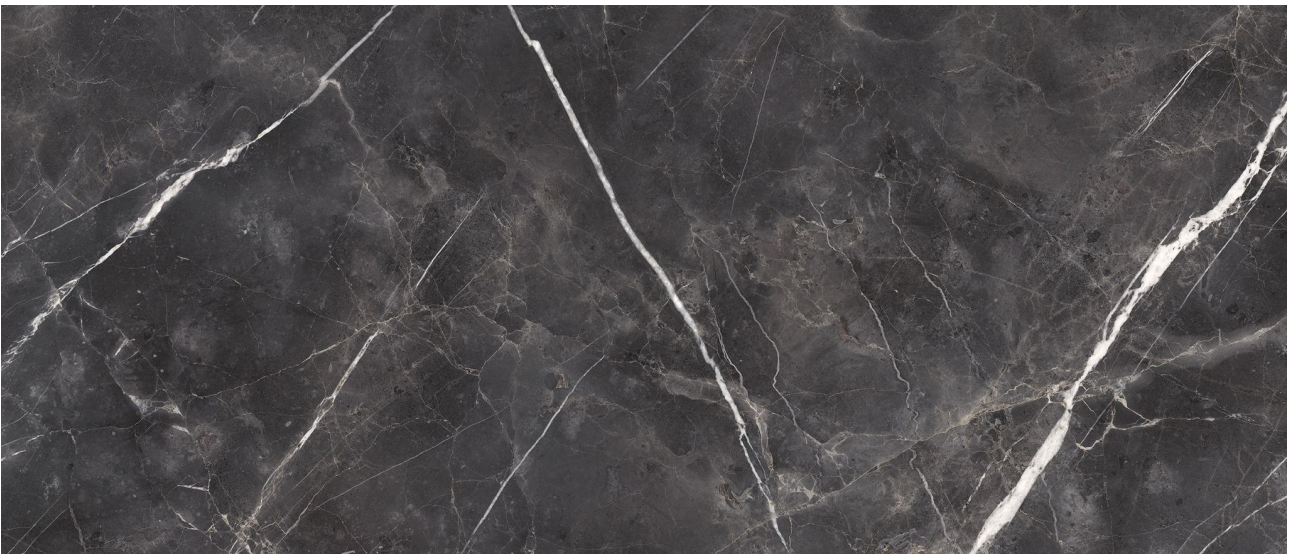

**ALITA TILE**  
NOBODY TREATS YA LIKE ALITA

---

**PRODUCT**

**ROYAL STONWORKS 48X110 TUSCAN FORGE VEIN  
POLISHED**

---

Tile | 48"x110" | Sintered Slab

## **TECHNICAL DATA**

CODE: QUSW-TF-2P  
NAME: Royal Stoneworks 48X110 Tuscan Forge Vein Polished  
SIZE: 48"x110"  
SERIES: Royal Stoneworks  
FINISH: Polished  
LOOK: Stone Look  
EDGE: Rectified  
FAMILY: Tile  
FROST RESISTANCE: Yes  
SHADE VARIATION: V3  
SPECIAL ORDER: Special Order  
STYLE: Contemporary  
SUITABLE FOR: Indoor|Shower  
TYPOLOGY: Sintered Slab  
TYPE OF PIECE: Field Tile  
USE: Floor and Wall