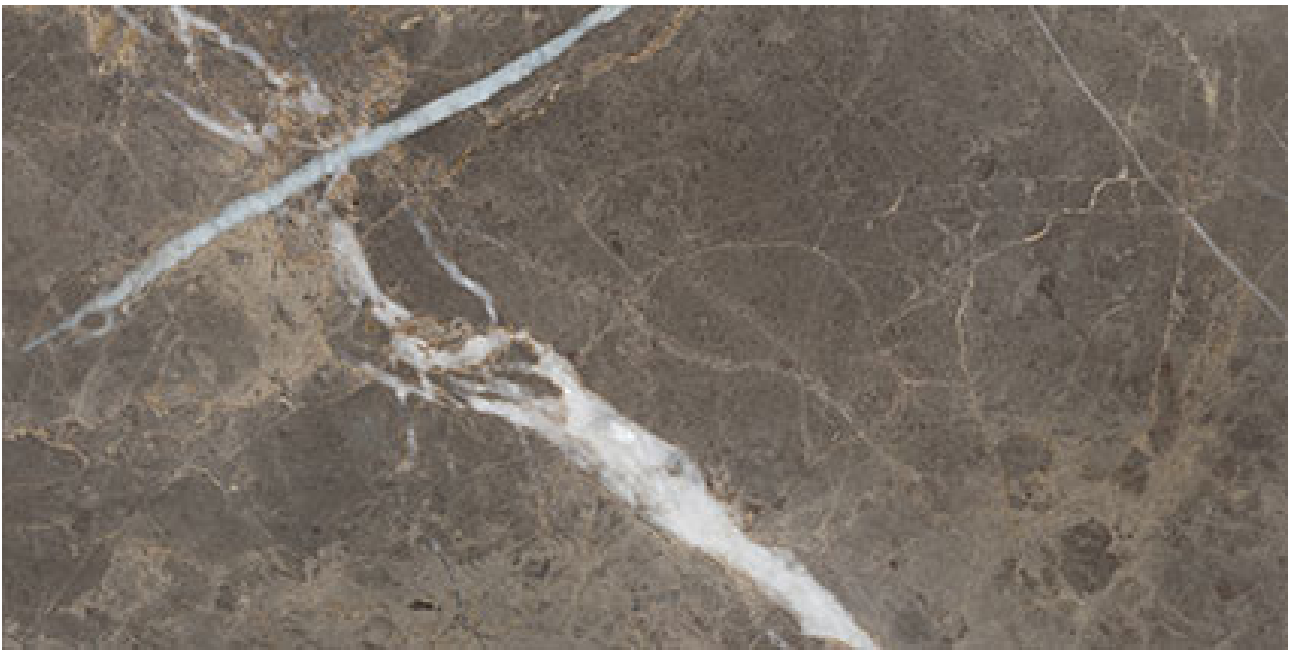

ALITA TILE
NOBODY TREATS YA LIKE ALITA

PRODUCT

**ROYAL STONEWORKS 12X24 REGAL BROWN MARBLE
HONED**

Tile | 12"x24" | Porcelain

TECHNICAL DATA

CODE: QUSW-RM-5H
NAME: Royal Stoneworks 12X24 Regal Brown Marble Honed
SIZE: 12"x24"
SERIES: Royal Stoneworks
FINISH: Honed
LOOK: Stone Look
EDGE: Rectified
FAMILY: Tile
FROST RESISTANCE: Yes
SHADE VARIATION: V3
SPECIAL ORDER: Special Order
STYLE: Contemporary
SUITABLE FOR: Indoor|Shower
TYPOLOGY: Porcelain
TYPE OF PIECE: Field Tile
USE: Floor and Wall