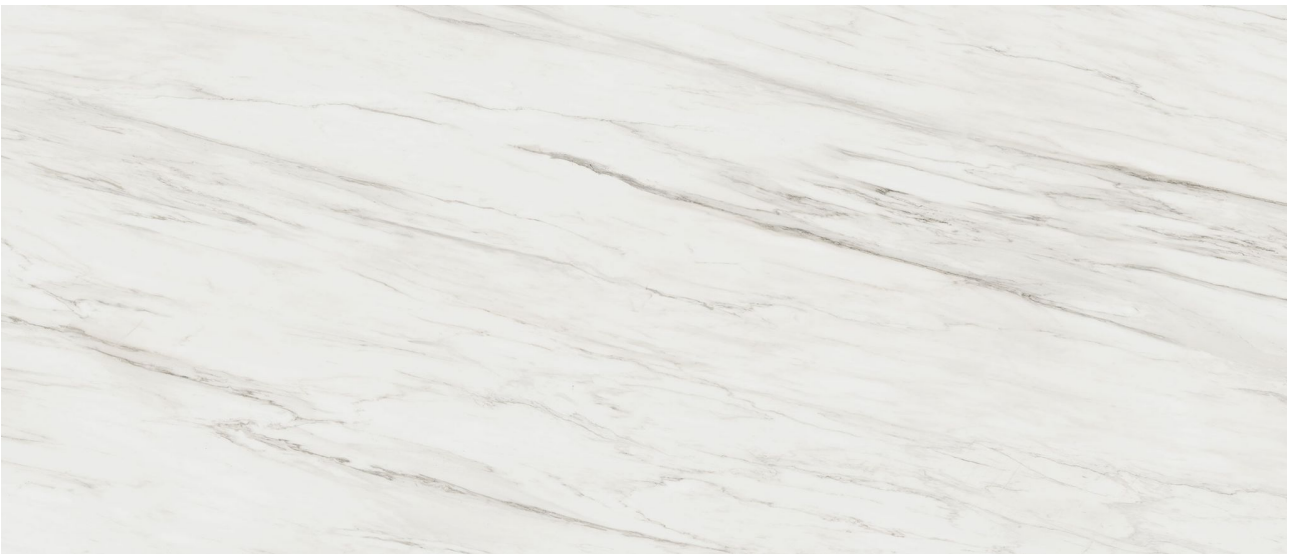

ALITA TILE
NOBODY TREATS YA LIKE ALITA

PRODUCT

ROYAL STONEWORKS 48X110 ITALIAN CREAM VEIN HONED

Tile | 48"x110" | Sintered Slab

ROOM SCENES

TECHNICAL DATA

CODE: QUSW-IC-2H
NAME: Royal Stoneworks 48X110 Italian Cream Vein Honed
SIZE: 48"x110"
SERIES: Royal Stoneworks
FINISH: Honed
LOOK: Stone Look
EDGE: Rectified
FAMILY: Tile
FROST RESISTANCE: Yes
SPECIAL ORDER: Special Order
STYLE: Contemporary
SUITABLE FOR: Indoor|Shower
TYPOLOGY: Sintered Slab
TYPE OF PIECE: Field Tile
USE: Floor and Wall