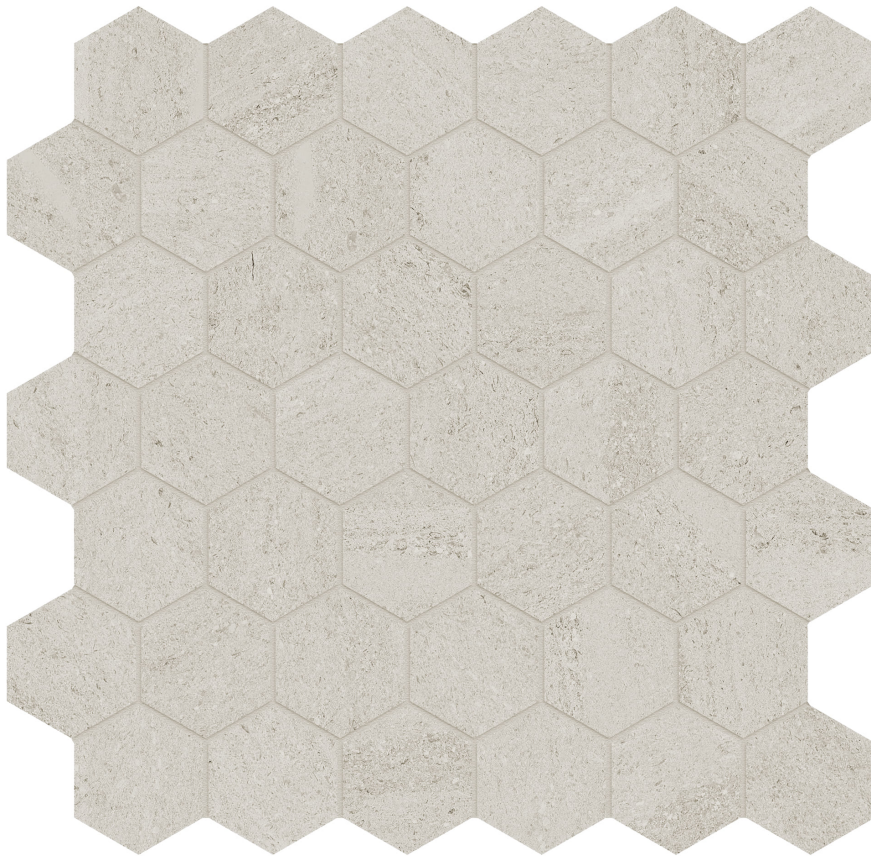

ALITA TILE
NOBODY TREATS YA LIKE ALITA

PRODUCT

LITHOFORM 2\" hex veincut dunes

Tile | 12"x12" | Porcelain

TECHNICAL DATA

CODE: AC8510-00350

NAME: Lithoform 2" Hex Veincut Dunes

SIZE: 12"x12"

SERIES: Lithoform

FINISH: Organic Matte

LOOK: Stone Look

EDGE: Rectified

FAMILY: Tile

SPECIAL ORDER: Special Order

STYLE: Contemporary

SUITABLE FOR: Indoor| Outdoor

TYPOLOGY: Porcelain

TYPE OF PIECE: Mosaic

USE: Floor and Wall

NOTES: This product is special order and cannot be cancelled, returned, or refunded.

PACKING

Size	Product type	BOX			PALLET		
		pcs	sqft	lb	boxes	sqft	lb
12"x12"	Mosaic	10	9.69		45		