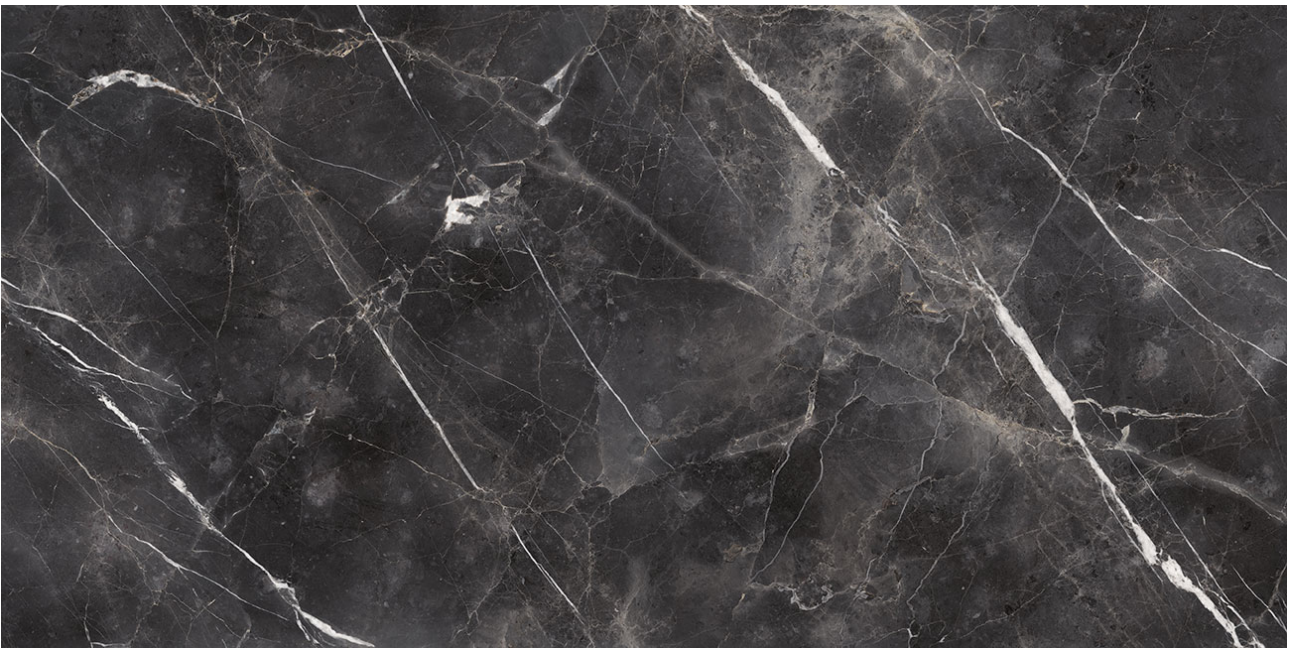

ALITA TILE
NOBODY TREATS YA LIKE ALITA

PRODUCT

**ROYAL STONWORKS 63X126 TUSCAN FORGE VEIN
HONED**

Tile | 63"x126" | Sintered Slab

TECHNICAL DATA

CODE: QUSW-TF-1H
NAME: Royal Stoneworks 63X126 Tuscan Forge Vein Honed
SIZE: 63"x126"
SERIES: Royal Stoneworks
FINISH: Honed
LOOK: Stone Look
EDGE: Rectified
FAMILY: Tile
FROST RESISTANCE: Yes
SHADE VARIATION: V3
SPECIAL ORDER: Special Order
STYLE: Contemporary
SUITABLE FOR: Indoor|Shower
TYPOLOGY: Sintered Slab
TYPE OF PIECE: Field Tile
USE: Floor and Wall