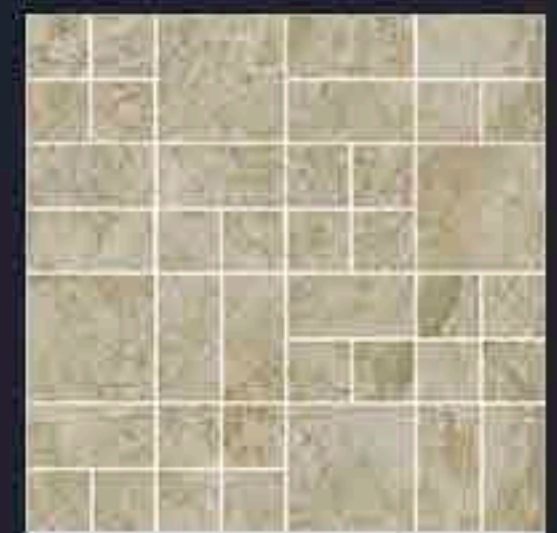

ATICA BEIGE

ATICA BONE

ATICA PEARL

SPECIFICATIONS

APPLICATION	WALL/FLOOR
VISUAL	STONE
TYPE	PORCELAIN
SLIP RESISTANCE	ADA/OSHA
PEI RATING	5
FROST RESISTANCE	YES
SHADE VARIATION	V2

SIZES

24X24

18X18

BULLNOSE 3X13.25

13.25X24

(ALSO AVAILABLE IN ANTI-SLIP)

1.7 X 1.7 SHEET 11.5 X 11.5