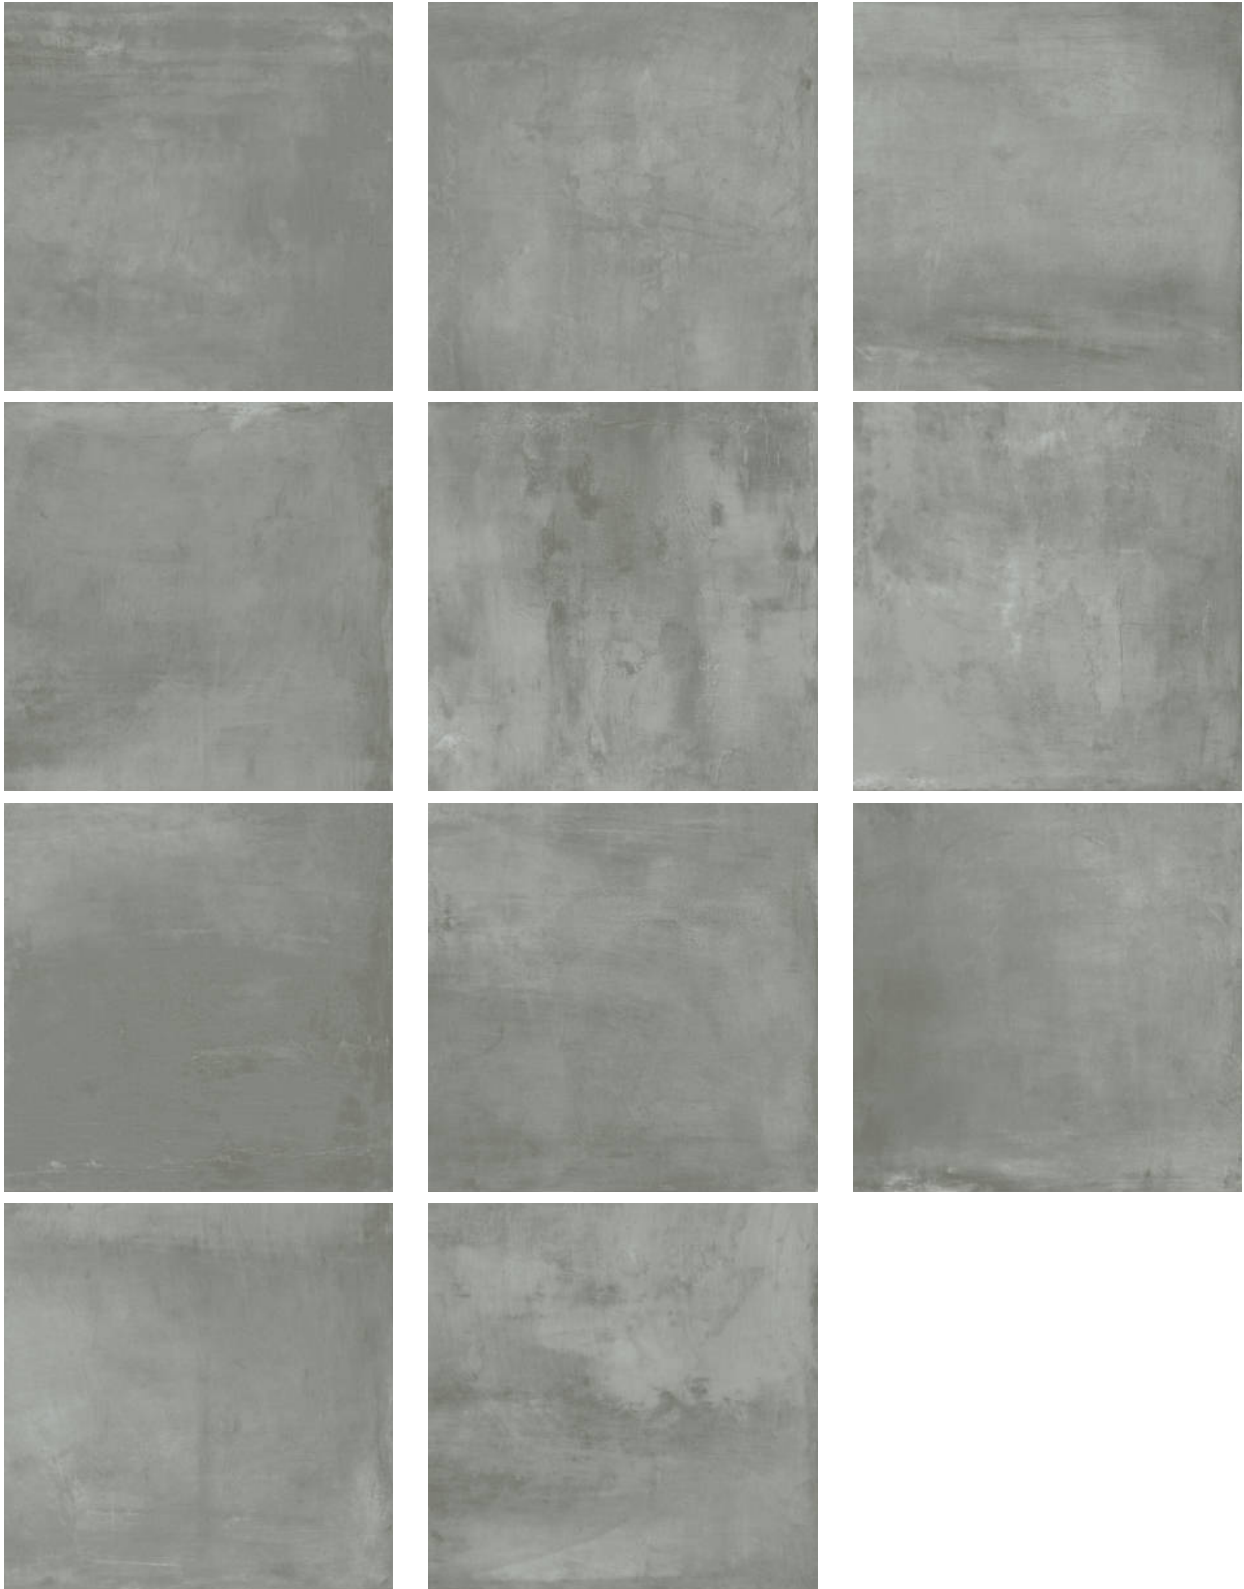

**PRODUCT**  
**ELDER GRIS**

---

24"x24" | Polished | Porcelain

**GRAPHIC VARIETY**

**ROOM SCENES**

## TECHNICAL DATA

NAME: Elder Gris  
CODE: 12588367  
SIZE: 24"x24"  
FAMILY: Ceramics  
SERIES: Elder  
FINISH: Polished  
LOOK: Cement  
TYPOLOGY: Porcelain  
COLORS: Grey

TYPE OF PIECE: Field Tile  
PEI RAITING: 4  
RECTIFIED: Yes  
SHADE VARIATION: V3