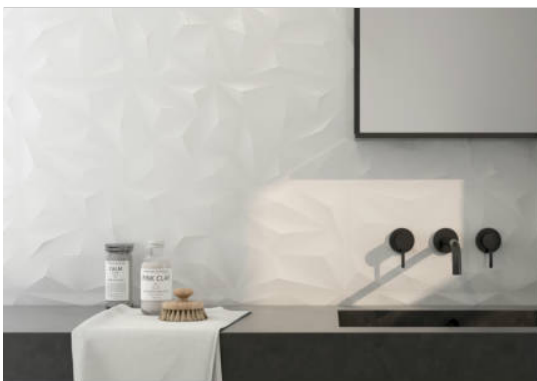

**PRODUCT**  
**RADIANCE BLANCO**

---

12"x36" | | Ceramic

## DETAILS

ROOM SCENES

**TECHNICAL DATA**

NAME: Radiance Blanco  
CODE: 15629210  
SIZE: 12"x36"  
FAMILY: Ceramics  
SERIES: Radiance  
LOOK: Cement  
TYPOLOGY: Ceramic  
COLORS: White

TYPE OF PIECE: Deco  
PEI RAITING: 5  
RECTIFIED: Yes  
SHADE VARIATION: V1