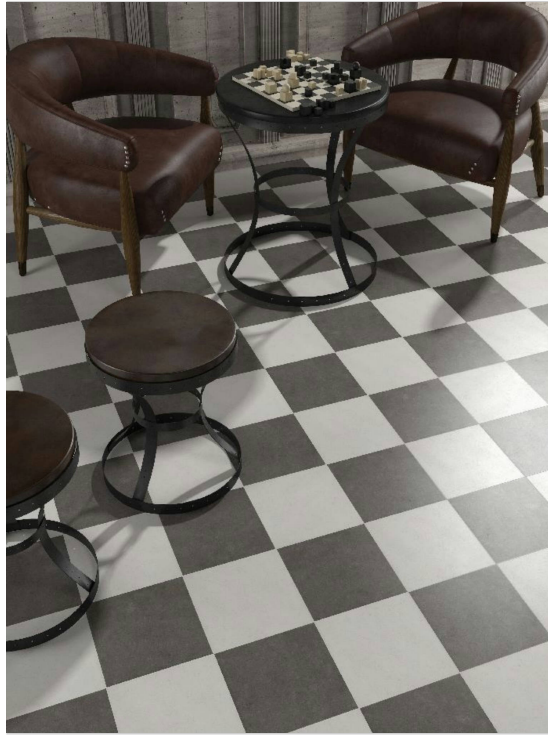

GENERAL CERAMIC
tiles

SERIES
VINTAGE DECO

Porcelain | Decorative Tiles

PRODUCTS

Vintage Blanco | 10"x10"
Matte | Porcelain

Vintage Classic | 10"x10"
Matte | Porcelain

Vintage Gris | 10"x10"
Matte | Porcelain

Vintage Ruzafa | 10"x10"
Matte | Porcelain

Vintage Star Grey | 10"x10"
Matte | Porcelain

ROOM SCENES

Size	Product type	BOX			PALLET		
		pcs	sqft	lb	boxes	sqft	lb
10"x10"	Field Tile	16	11			792	

SALES UNIT sqft