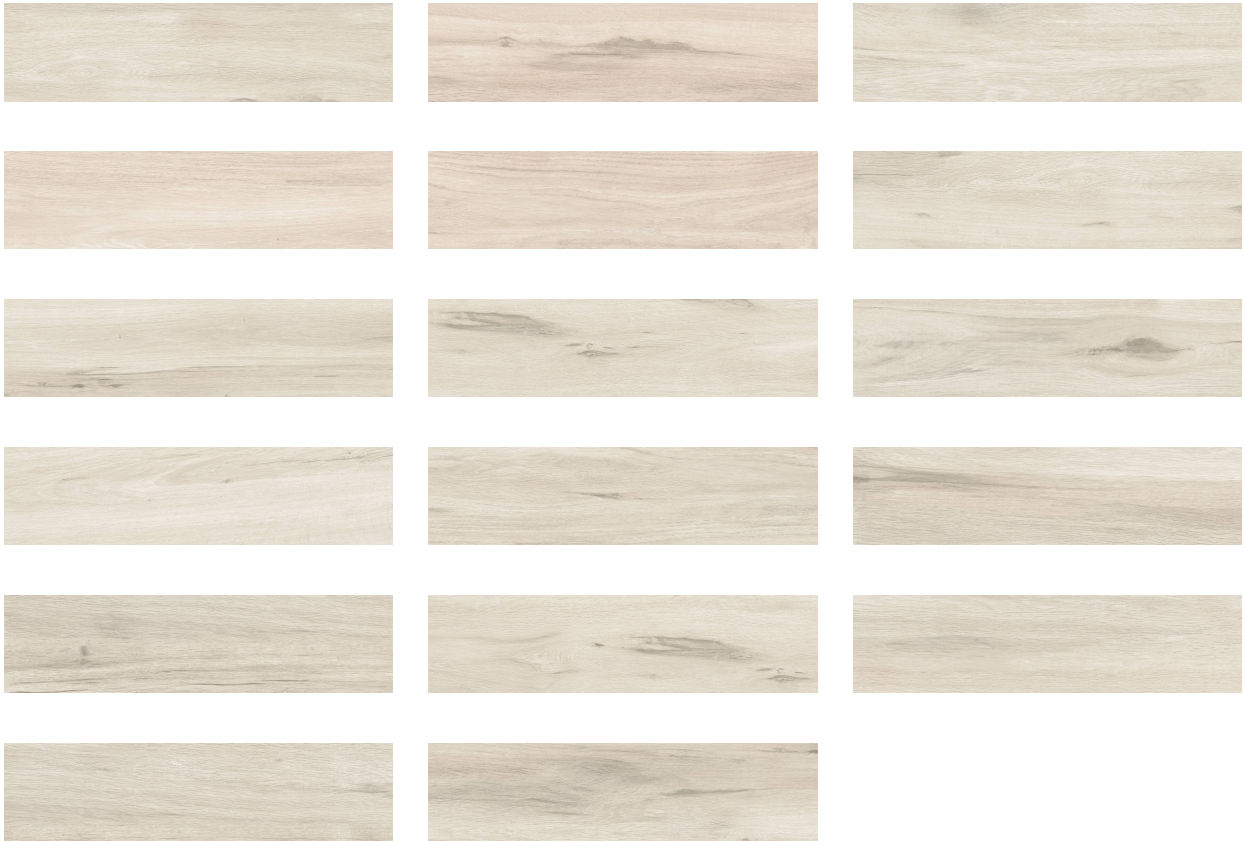

PRODUCT
ALBERO BASEIN

9"x36" | Matte | Porcelain

GRAPHIC VARIETY

ROOM SCENES

TECHNICAL DATA

NAME: Albero Basein
CODE: 14215194
SIZE: 9"x36"
FAMILY: Ceramics
SERIES: Albero
FINISH: Matte
LOOK: Wood
TYPOLOGY: Porcelain
COLORS: Beige

TYPE OF PIECE: Field Tile
PEI RAITING: 5
SHADE VARIATION: V3

PACKING

Size	Product type	BOX			PALLET		
		pcs	sqft	lb	boxes	sqft	lb
9"x36"	Field Tile	6	13.79			827.4	

SALES UNIT sqft

WARNING The information contained in this packing list is for guidance only, the contents of the packing may vary. Please consult our sales representatives for an exact list.