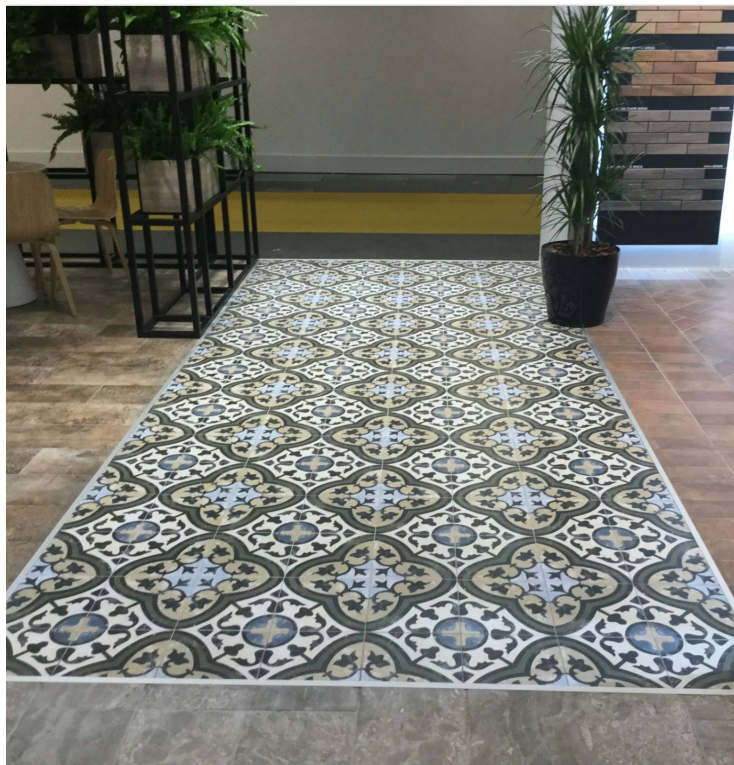

GENERAL CERAMIC  
*tiles*

---

**SERIES**  
**EVOQUE DECO**

---

Porcelain | Decorative Tiles

**PRODUCTS**

**Evoque Carthusian** | 10"x10"  
Matte | Porcelain

**Evoque Monastery** | 10"x10"  
Matte | Porcelain

ROOM SCENES

Size	Product type	BOX			PALLET		
		pcs	sqft	lb	boxes	sqft	lb
10"x10"	Field Tile	16	11			792	

**SALES UNIT** sqft

**WARNING** The information contained in this packing list is for guidance only, the contents of the packing may vary. Please consult our sales representatives for an exact list.