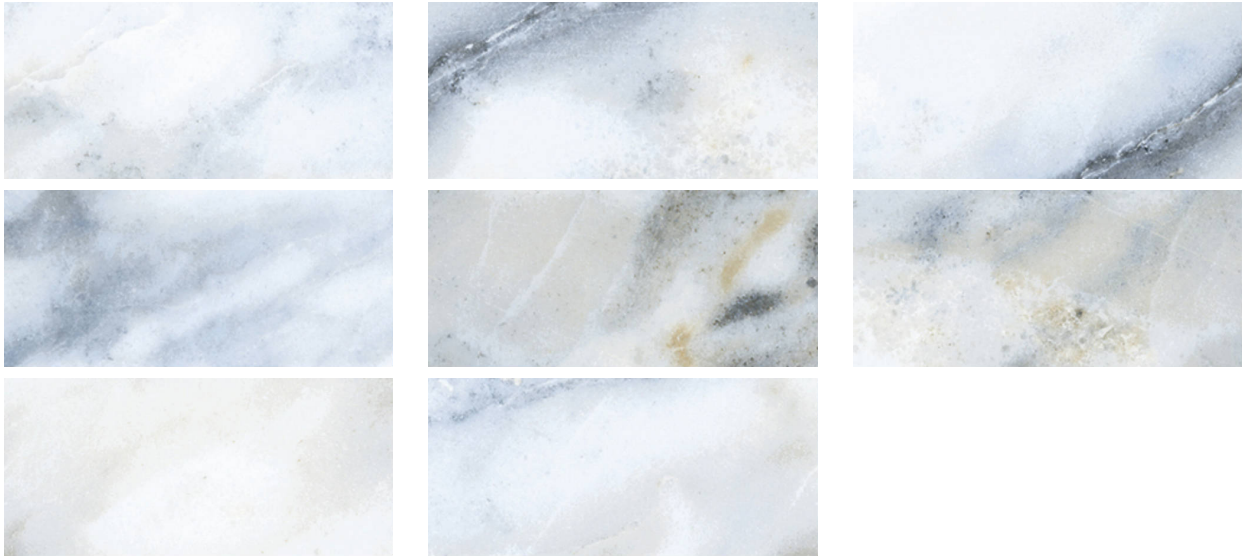

PRODUCT
URLI BLUE MATTE

12"x24" | Matte | Porcelain

GRAPHIC VARIETY

ROOM SCENES

TECHNICAL DATA

NAME: Urli Blue Matte
CODE: 15723021
SIZE: 12"x24"
FAMILY: Ceramics
SERIES: Urli
FINISH: Matte
LOOK: Marble
TYPOLOGY: Porcelain
COLORS: Blue