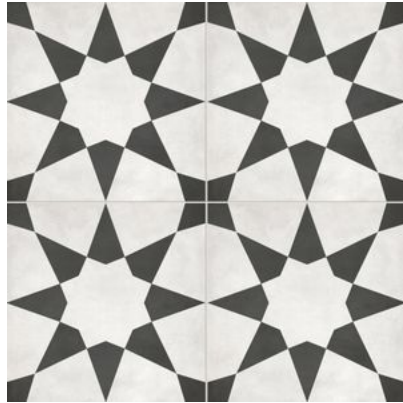

SERIES FORM AC

Concrete | Patterned Tiles

Industrial vibes and encaustic patterns for every design objective.

PRODUCTS

8"x8"
Form 8x8 Tide Zenith

8"x8"
Form 8x8 Sand Diamond

8"x8"
Form 8x8 Monochrome Geo

8"x8"
Form 8x8 Monochrome Lotus

8"x8"
Form 8x8 Monochrome Stellar

8"x8"
Form 8x8 Sand

8"x8"
Form 8x8 Sand Baroque

8"x8"
Form 8x8 Sand Clover

8"x8"
Form 8x8 Sand Compass

8"x8"
Form 8x8 Sand Deco Blend

8"x8"
Form 8x8 Sand Northstar

8"x8"
Form 8x8 Ice Zenith