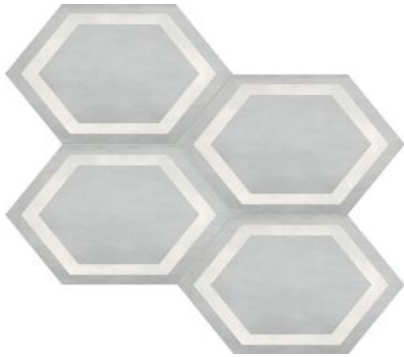

SERIES FORM AC

Concrete | Patterned Tiles

Industrial vibes and encaustic patterns for every design objective.

PRODUCTS

8"x8"
Form 8x8 Tide Zenith

8"x8"
Form 8x8 Sand Diamond

8"x8"
Form 8x8 Monochrome Geo

8"x8"
Form 8x8 Monochrome Lotus

8"x8"
Form 8x8 Ivory

8"x8"
Form 8x8 Ice Northstar

8"x8"
Form 8x8 Ice Deco Blend

8"x8"
Form 8x8 Ice Compass

8"x8"
Form 8x8 Ice Clover

8"x8"
Form 8x8 Ice Baroque

8"x8"
Form 8x8 Ice

8"x8"
Form 8x8 Graphite

8"x8"
Form 8x8 Ice Diamond

7"x8"
Form 7" Hexagon Ice

7"x8"
Form 7" Hexagon Frame Tide

7"x8"
Form 7" Hexagon Frame Ice

7"x8"
Form 7" Hexagon Frame Ivory

7"x8"
Form 7" Hexagon Frame Sand

7"x8"
Form 7" Hexagon Sand