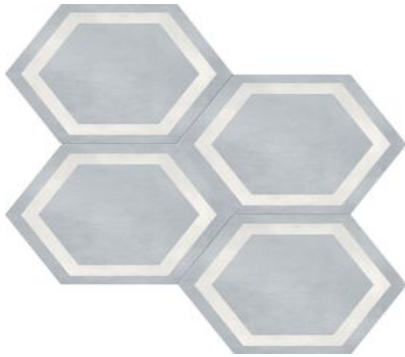

SERIES FORM AC

Concrete | Patterned Tiles

Industrial vibes and encaustic patterns for every design objective.

PRODUCTS

8"x8"
Form 8x8 Tide Zenith

8"x8"
Form 8x8 Sand Diamond

8"x8"
Form 8x8 Monochrome Geo

8"x8"
Form 8x8 Monochrome Lotus

8"x8"
Form 8x8 Ivory

8"x8"
Form 8x8 Ice Northstar

8"x8"
Form 8x8 Ice Deco Blend

8"x8"
Form 8x8 Ice Compass

8"x8"
Form 8x8 Ice Clover

8"x8"
Form 8x8 Ice Baroque

8"x8"
Form 8x8 Ice

8"x8"
Form 8x8 Graphite

8"x8"
Form 8x8 Ice Diamond

7"x8"
Form 7" Hexagon Ice

7"x8"
Form 7" Hexagon Frame Tide

7"x8"
Form 7" Hexagon Frame Ice

7"x8"
Form 7" Hexagon Frame Ivory

7"x8"
Form 7" Hexagon Frame Sand

7"x8"
Form 7" Hexagon Sand