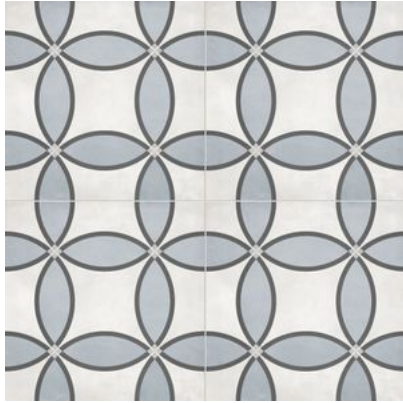

SERIES FORM AC

Concrete | Patterned Tiles

Industrial vibes and encaustic patterns for every design objective.

PRODUCTS

8"x8"
Form 8x8 Tide Zenith

8"x8"
Form 8x8 Sand Diamond

8"x8"
Form 8x8 Monochrome Geo

8"x8"
Form 8x8 Monochrome Lotus

8"x8"
Form 8x8 Monochrome Stellar

8"x8"
Form 8x8 Sand

8"x8"
Form 8x8 Sand Baroque

8"x8"
Form 8x8 Sand Clover

8"x8"
Form 8x8 Sand Compass

8"x8"
Form 8x8 Sand Deco Blend

8"x8"
Form 8x8 Sand Northstar

8"x8"
Form 8x8 Ice Zenith

8"x8"
Form 8x8 Sand Zenith

8"x8"
Form 8x8 Tide

8"x8"
Form 8x8 Tide Baroque

8"x8"
Form 8x8 Tide Clover

8"x8"
Form 8x8 Tide Compass

8"x8"
Form 8x8 Tide Deco Blend

8"x8"
Form 8x8 Tide Diamond

8"x8"
Form 8x8 Tide Northstar

7"x8"
Form 7" Hexagon Graphite

7"x8"
Form 7" Hexagon Ivory

7"x8"
Form 7" Hexagon Tide

7"x8"
Form 7" Hexagon Frame Graphite

2"x8"
Form 2x8 Ivory

2"x8"
Form 2x8 Ice

2"x8"
Form 2x8 Sand

2"x8"
Form 2x8 Tide