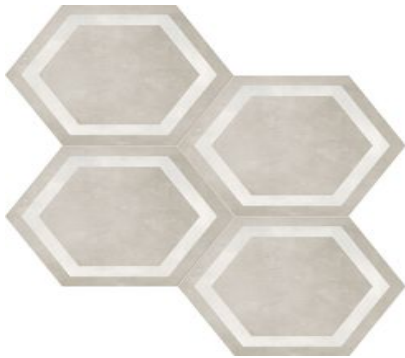

SERIES FORM AC

Concrete | Patterned Tiles

Industrial vibes and encaustic patterns for every design objective.

PRODUCTS

8"x8"
Form 8x8 Tide Zenith

8"x8"
Form 8x8 Sand Diamond

8"x8"
Form 8x8 Monochrome Geo

8"x8"
Form 8x8 Monochrome Lotus

8"x8"
Form 8x8 Ice Diamond

7"x8"
Form 7" Hexagon Ice

7"x8"
Form 7" Hexagon Frame Tide

7"x8"
Form 7" Hexagon Frame Ice

7"x8"
Form 7" Hexagon Frame Ivory

7"x8"
Form 7" Hexagon Frame Sand

7"x8"
Form 7" Hexagon Sand

7"x8"
Form 7" Hexagon Graphite

7"x8"
Form 7" Hexagon Ivory

7"x8"
Form 7" Hexagon Tide

7"x8"
Form 7" Hexagon Frame Graphite

2"x8"
Form 2x8 Ivory

2"x8"
Form 2x8 Ice

2"x8"
Form 2x8 Sand

2"x8"
Form 2x8 Tide