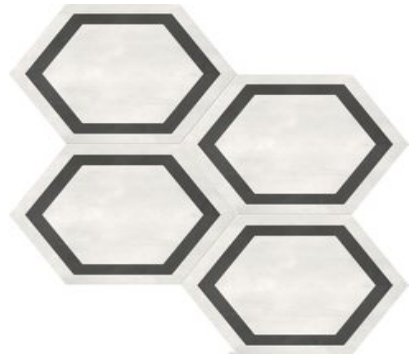

SERIES FORM AC

Concrete | Patterned Tiles

Industrial vibes and encaustic patterns for every design objective.

PRODUCTS

8"x8"
Form 8x8 Tide Zenith

8"x8"
Form 8x8 Sand Diamond

8"x8"
Form 8x8 Monochrome Geo

8"x8"
Form 8x8 Monochrome Lotus

8"x8"
Form 8x8 Ice Diamond

7"x8"
Form 7" Hexagon Ice

7"x8"
Form 7" Hexagon Frame Tide

7"x8"
Form 7" Hexagon Frame Ice

7"x8"
Form 7" Hexagon Frame Ivory

7"x8"
Form 7" Hexagon Frame Sand

7"x8"
Form 7" Hexagon Sand

7"x8"
Form 7" Hexagon Graphite

7"x8"
Form 7" Hexagon Ivory

7"x8"
Form 7" Hexagon Tide

7"x8"
Form 7" Hexagon Frame Graphite

2"x8"
Form 2x8 Ivory

2"x8"
Form 2x8 Ice

2"x8"
Form 2x8 Sand

2"x8"
Form 2x8 Tide