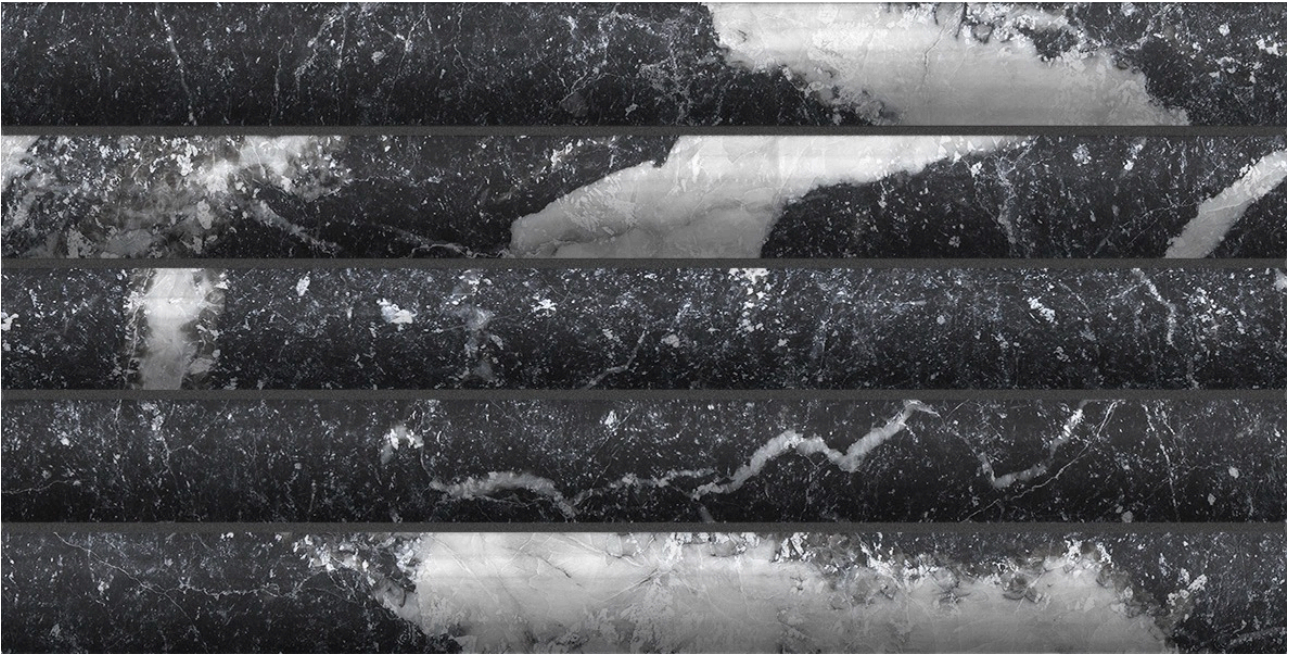

---

**PRODUCT**  
**OBSESSION 5X10 NERO**

---

5"x10" | Marble Look

## ROOM SCENES

**TECHNICAL DATA**

CODE: QUOB-NE-2  
NAME: Obsession 5x10 Nero  
SERIES: Obsession  
SIZE: 5"x10"  
FINISH: Matt  
LOOK: Marble Look  
FROST RESISTANCE: Yes  
NOTES: 32 graphic variations  
PEI: 3  
SHADE VARIATION: V1  
STYLE: Classic  
SUITABLE FOR: Backsplash|Indoor|Shower  
TYPOLOGY: Glazed Porcelain  
TYPE OF PIECE: Field Tile  
USE: Wall only