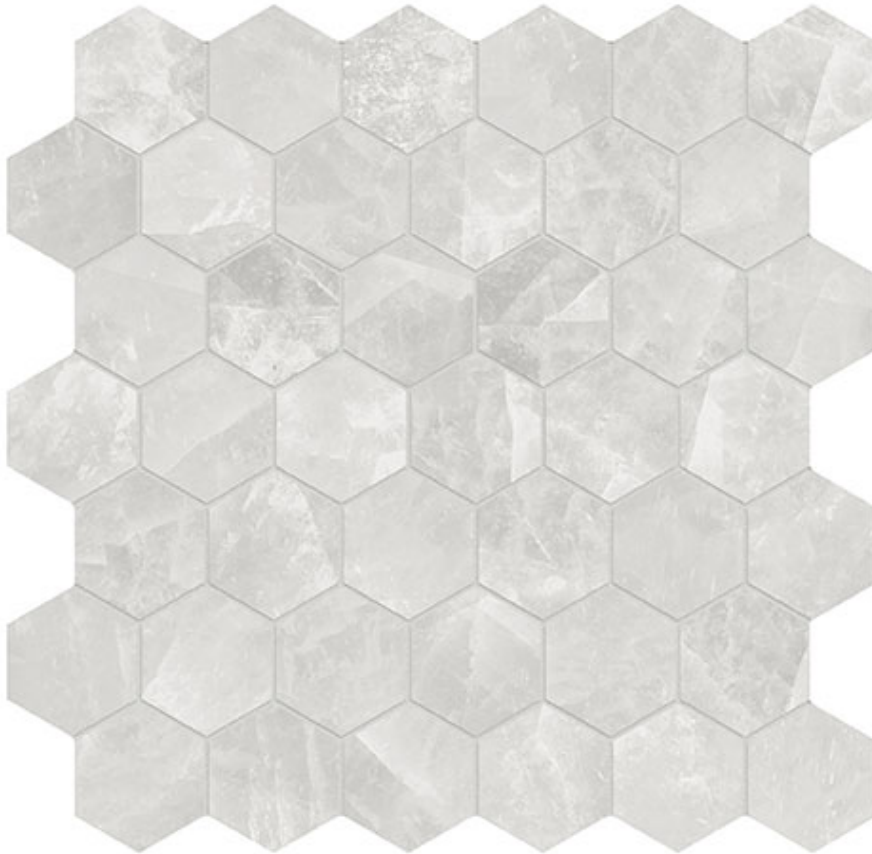

PRODUCT

ROYAL STONEWORKS 2\ " CRYSTAL LUXE HEX

12"x12" | Stone Look

TECHNICAL DATA

CODE: QUSW-CL-HX
NAME: Royal Stoneworks 2" Crystal Luxe Hex
SERIES: Royal Stoneworks
SIZE: 12"x12"
FINISH: Honed
LOOK: Stone Look
MOSAIC TYPE: 2"x2"
SHADE VARIATION: V2
STYLE: Contemporary
SUITABLE FOR: Indoor|Shower
TYPOLOGY: Porcelain
TYPE OF PIECE: Mosaic
USE: Floor and Wall