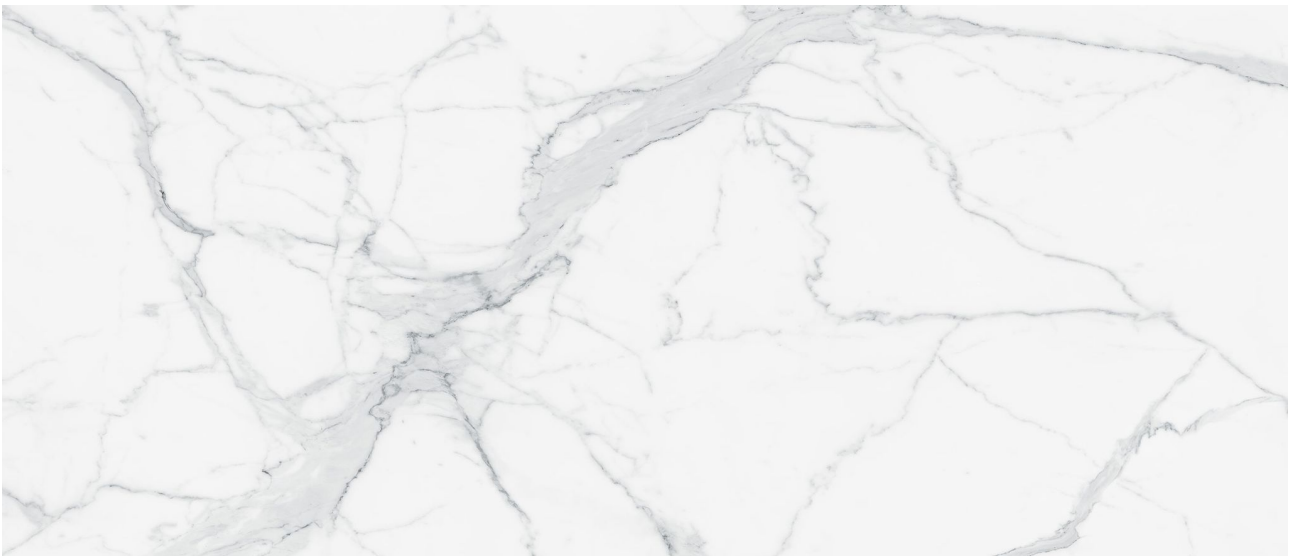

---

**PRODUCT**

**ROYAL STONEWORKS 48X110 GRANDVEIN WHITE**

**POLISHED**

---

48"x110" | Stone Look

**TECHNICAL DATA**

CODE: QUSW-GV-2P

NAME: Royal Stoneworks 48X110 Grandvein White Polished

SERIES: Royal Stoneworks

SIZE: 48"x110"

FINISH: Polished

LOOK: Stone Look

FROST RESISTANCE: Yes

SHADE VARIATION: V3

STYLE: Contemporary

SUITABLE FOR: Indoor|Shower

TPOLOGY: Sintered Slab

TYPE OF PIECE: Field Tile

USE: Floor and Wall

**PACKING**

| Size     | Product type | BOX |       |    | PALLET |      |    |
|----------|--------------|-----|-------|----|--------|------|----|
|          |              | pcs | sqft  | lb | boxes  | sqft | lb |
| 48"x110" | Field Tile   | 1   | 36.06 |    | 36     |      |    |