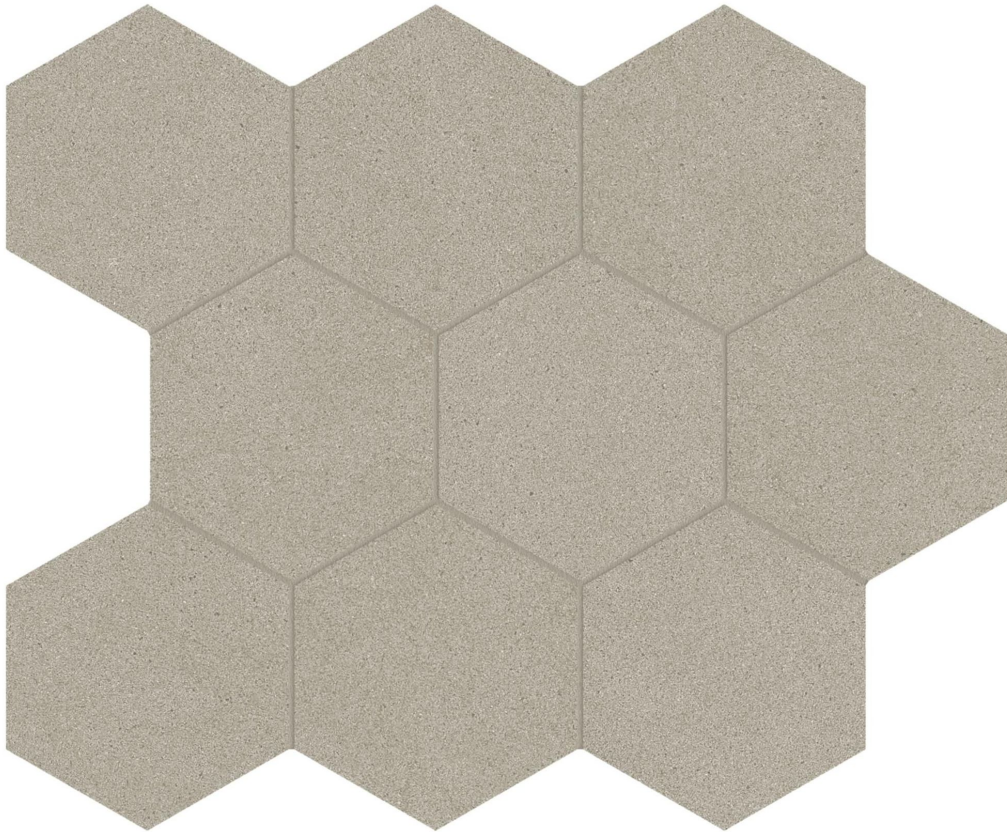

---

**PRODUCT**  
**SERENA 4\"** HEX VALLEY

---

10.5"x12" | Stone Look

**PACKING**

Size	Product type	BOX			PALLET		
		pcs	sqft	lb	boxes	sqft	lb
10.5"x12"	Mosaic	10	7.86		45		

**WARNING** The information contained in this packing list is for guidance only, the contents of the packing may vary. Please consult our sales representatives for an exact list.