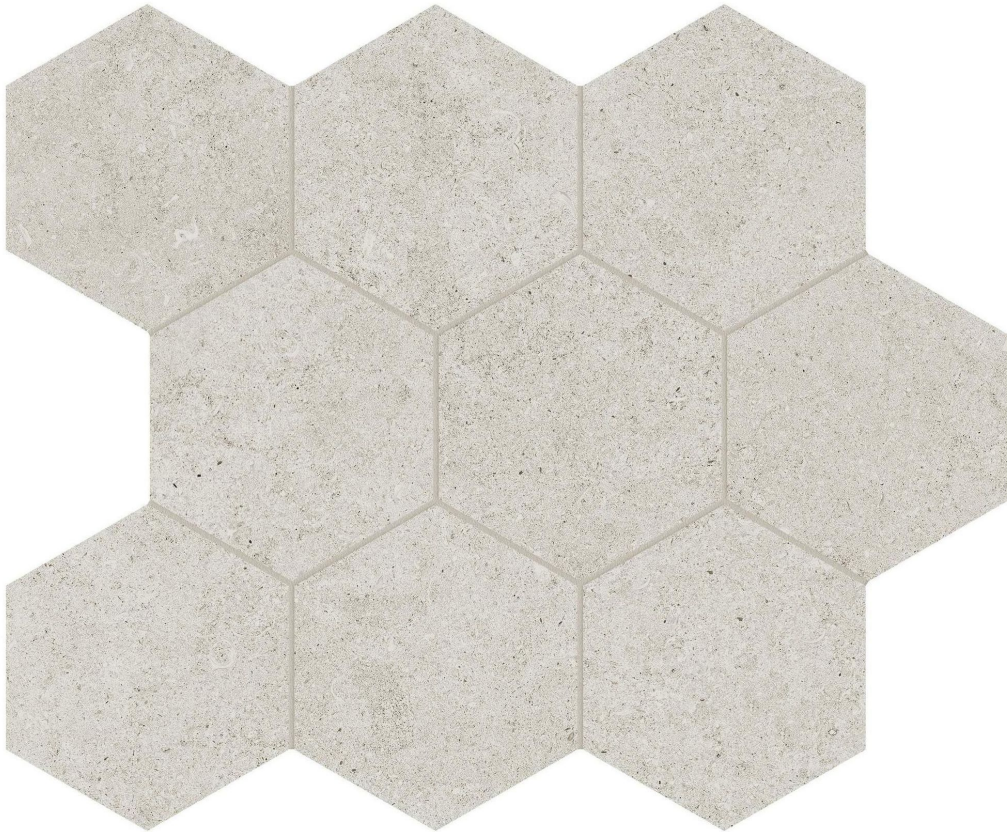

PRODUCT
LITHOFORM 4\" **HEX CROSSCUT DUNES**

10.5"x12" | Stone Look

TECHNICAL DATA

CODE: AC8510-00310

NAME: Lithoform 4\" Hex Crosscut Dunes

SERIES: Lithoform

SIZE: 10.5\"x12\"

FINISH: Organic Matte

LOOK: Stone Look

NOTES: This product is special order and cannot be cancelled, returned, or refunded.

STYLE: Contemporary

SUITABLE FOR: Indoor| Outdoor

TPOLOGY: Porcelain

TYPE OF PIECE: Mosaic

USE: Floor and Wall