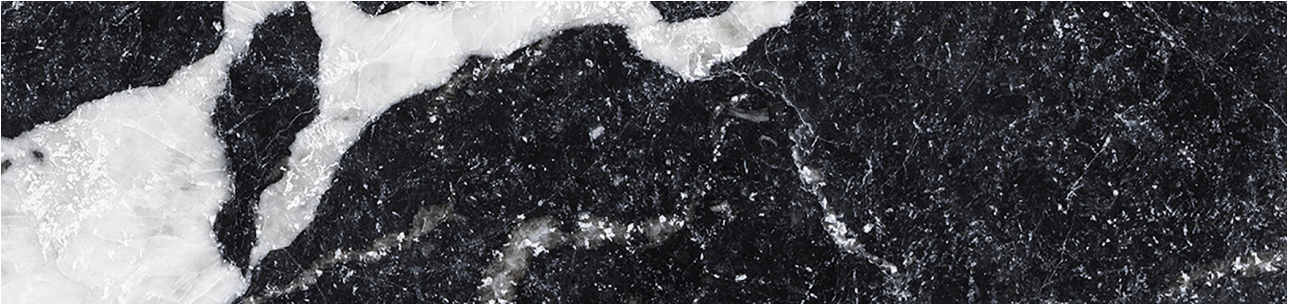

---

**PRODUCT**  
**OBSESSION 2.5X10 NERO**

---

2.5"x10" | Marble Look

**GRAPHIC VARIETY**

ROOM SCENES

---

**TECHNICAL DATA**

CODE: QUOB-NE-1  
NAME: Obsession 2.5x10 Nero  
SERIES: Obsession  
SIZE: 2.5"x10"  
FINISH: Matt  
LOOK: Marble Look  
FROST RESISTANCE: Yes  
NOTES: 1 square metre of graphic variations  
PEI: 3  
SHADE VARIATION: V1  
STYLE: Classic  
SUITABLE FOR: Backsplash|Indoor|Shower  
TYPOLOGY: Glazed Porcelain  
TYPE OF PIECE: Field Tile  
USE: Floor and Wall