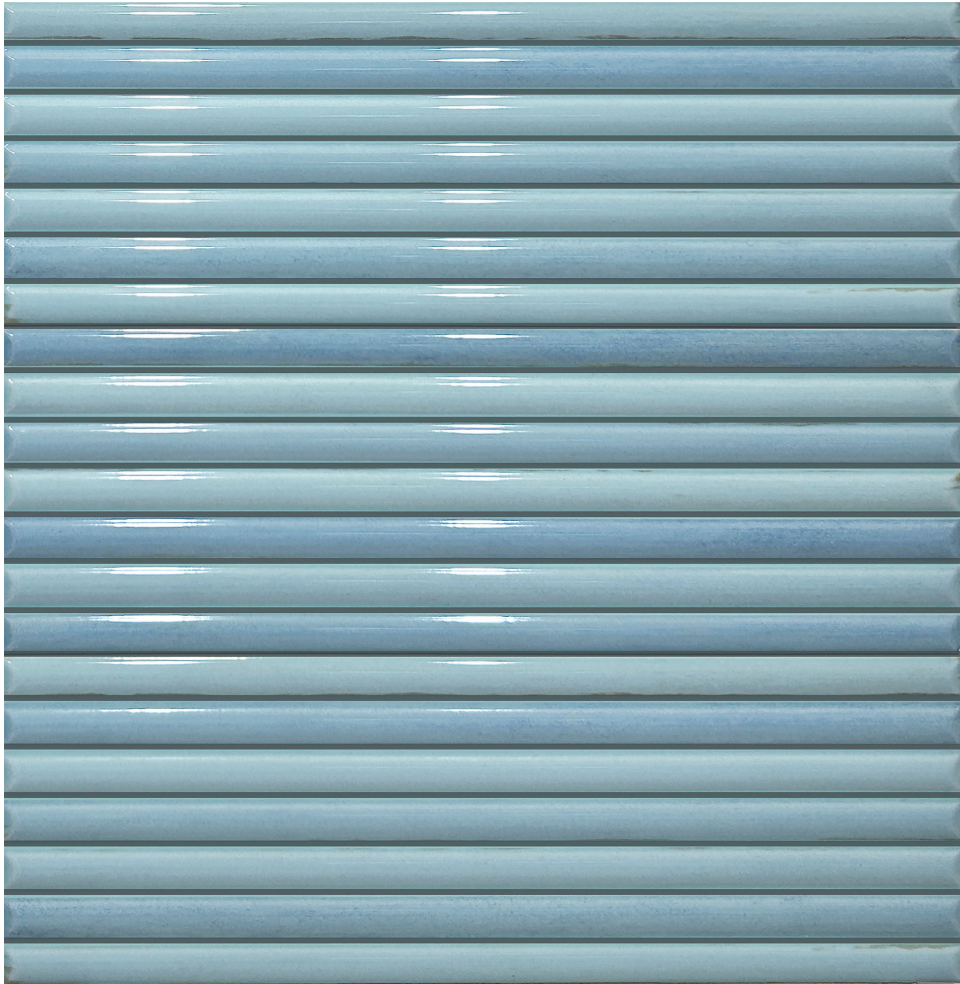

---

**PRODUCT**  
**SAUSALITO 5X13 SKY**

---

5"x13" | Relieves

**ROOM SCENES**

**TECHNICAL DATA**

CODE: QUSL-SK-W1  
NAME: Sausalito 5X13 Sky  
SERIES: Sausalito  
SIZE: 5"x13"  
FINISH: Gloss  
LOOK: Relieves  
STYLE: Contemporary  
SUITABLE FOR: Indoor|Shower  
TYPOLOGY: Glazed Ceramic  
TYPE OF PIECE: Field Tile  
USE: Wall only