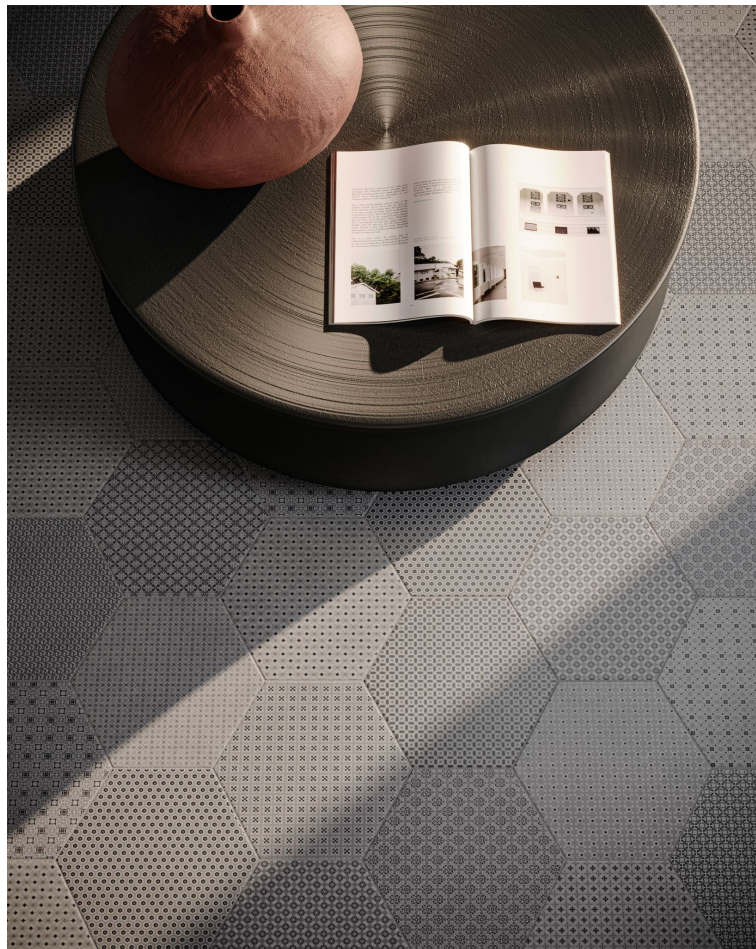

SERIES TAPESTRI

Multi-Look Mosaics | Stone Look

Modern geometric compositions with sophistication and enduring style.

PRODUCTS

8.5"x10"
Tapestry 8.5 Cashmere Blend Hexagon

8.5"x10"
Tapestry 8.5 Cashmere Hexagon

8.5"x10"
Tapestry 8.5 Denim Blend Hexagon

8.5"x10"
Tapestry 8.5 Grey Denim Hexagon

8.5"x10"
Tapestry 8.5 Silk Blend Hexagon

8.5"x10"
Tapestry 8.5 Silk Hexagon

8.5"x10"
Tapestry 8.5 Wool Blend Hexagon

8.5"x10"
Tapestry 8.5 Wool Hexagon