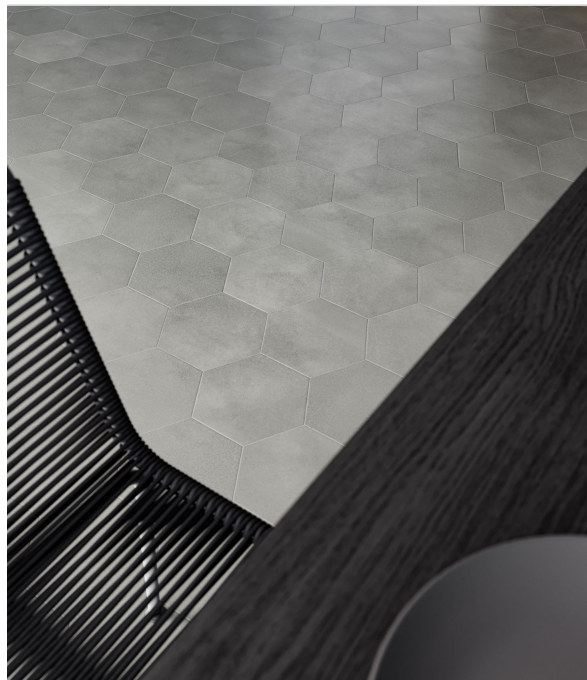

SERIES TAPESTRI

Multi-Look Mosaics | Stone Look

Modern geometric compositions with sophistication and enduring style.

PRODUCTS

8.5"x10"
Tapestry 8.5 Cashmere Blend Hexagon

8.5"x10"
Tapestry 8.5 Cashmere Hexagon

8"x8"
Tapestry 8x8 Cashmere Blend

8"x8"
Tapestry 8x8 Denim Blend

8"x8"
Tapestry 8x8 Silk Blend

8"x8"
Tapestry 8x8 Wool Blend

ROOM SCENES

PACKING

Size	Product type	BOX			PALLET		
		pcs	sqft	lb	boxes	sqft	lb
8.5"x10"	Field Tile	17	7.32				
8"x8"	Field Tile	17	7.32				