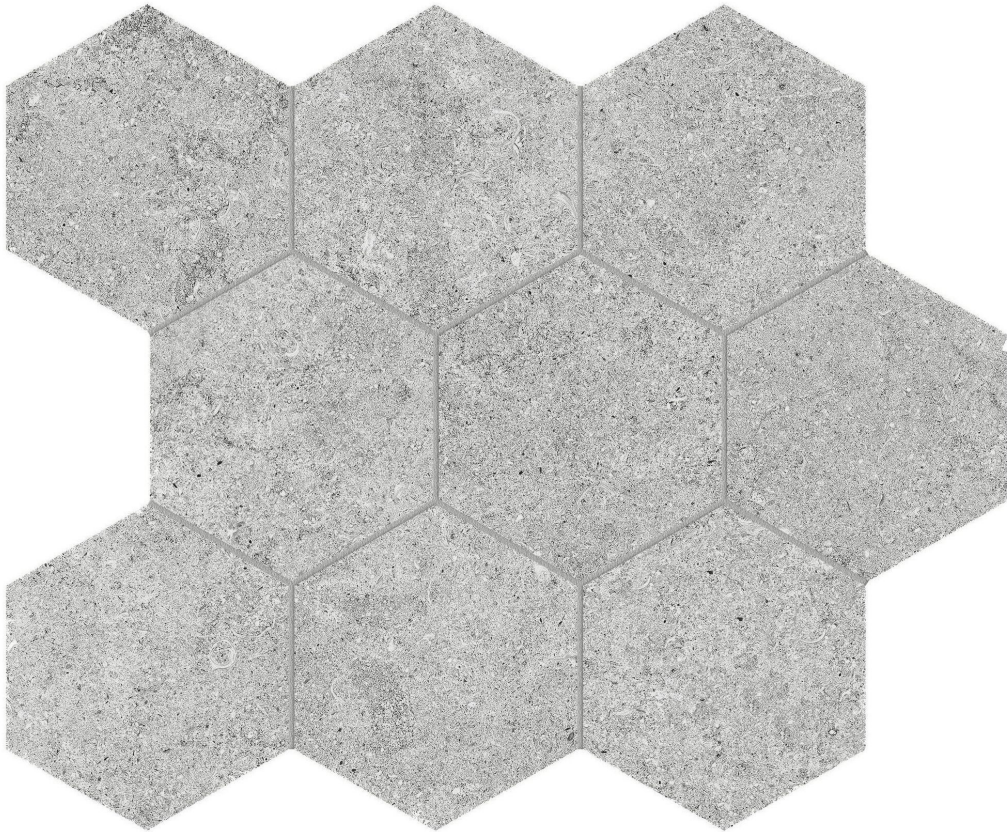

PRODUCT
LITHOFORM 4\'' HEX CROSSCUT TWILIGHT

10.5"x12" | Stone Look

TECHNICAL DATA

CODE: AC8510-00340

NAME: Lithoform 4\" Hex Crosscut Twilight

SERIES: Lithoform

SIZE: 10.5\"x12\"

FINISH: Organic Matte

LOOK: Stone Look

NOTES: This product is special order and cannot be cancelled, returned, or refunded.

STYLE: Contemporary

SUITABLE FOR: Indoor| Outdoor

TPOLOGY: Porcelain

TYPE OF PIECE: Mosaic

USE: Floor and Wall