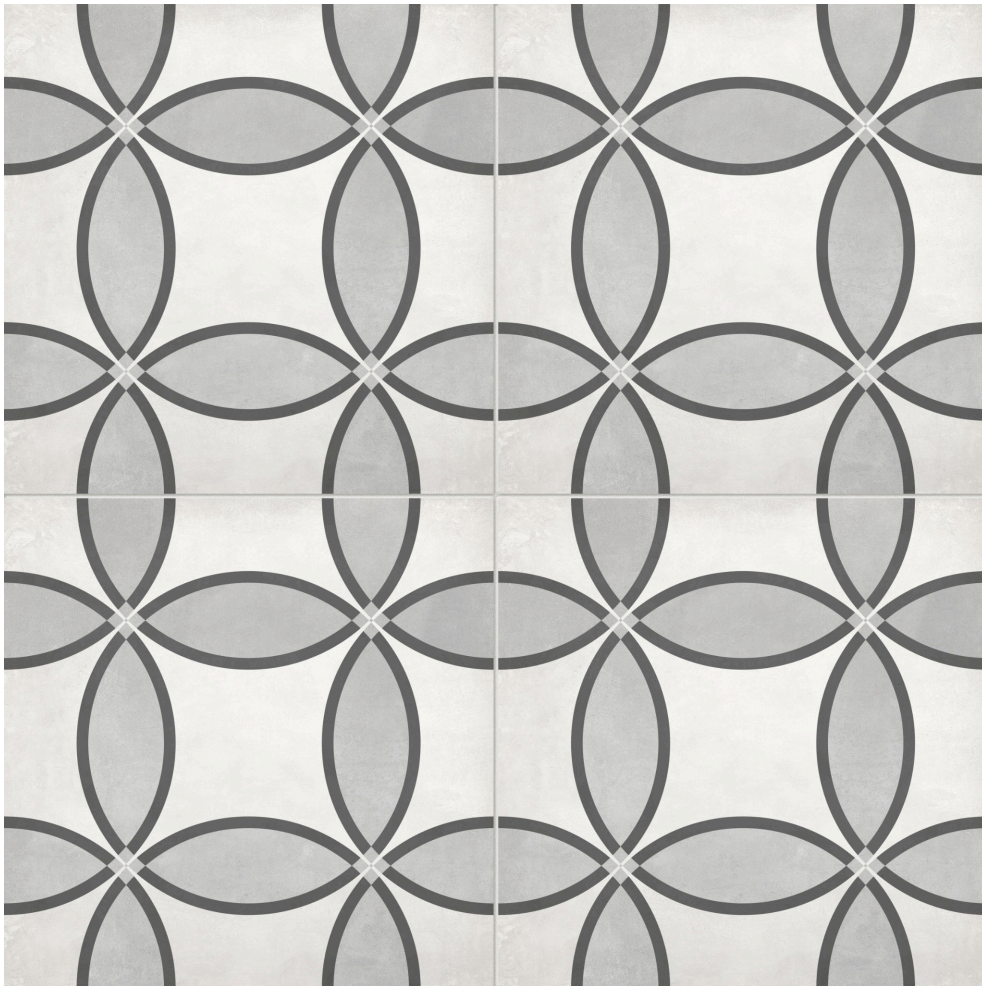

PRODUCT
FORM 8X8 ICE ZENITH

8"x8" | Patterned Tiles

TECHNICAL DATA

CODE: AC4500-07550

NAME: Form 8x8 Ice Zenith

SERIES: Form AC

SIZE: 8"x8"

FINISH: Matte

LOOK: Patterned Tiles

FROST RESISTANCE: Yes

NOTES: This product is special order and cannot be cancelled, returned, or refunded.

PEI: 4

SHADE VARIATION: V2/V3/V4

SUITABLE FOR: Indoor| Outdoor

TPOLOGY: Pressed Glazed Porcelain