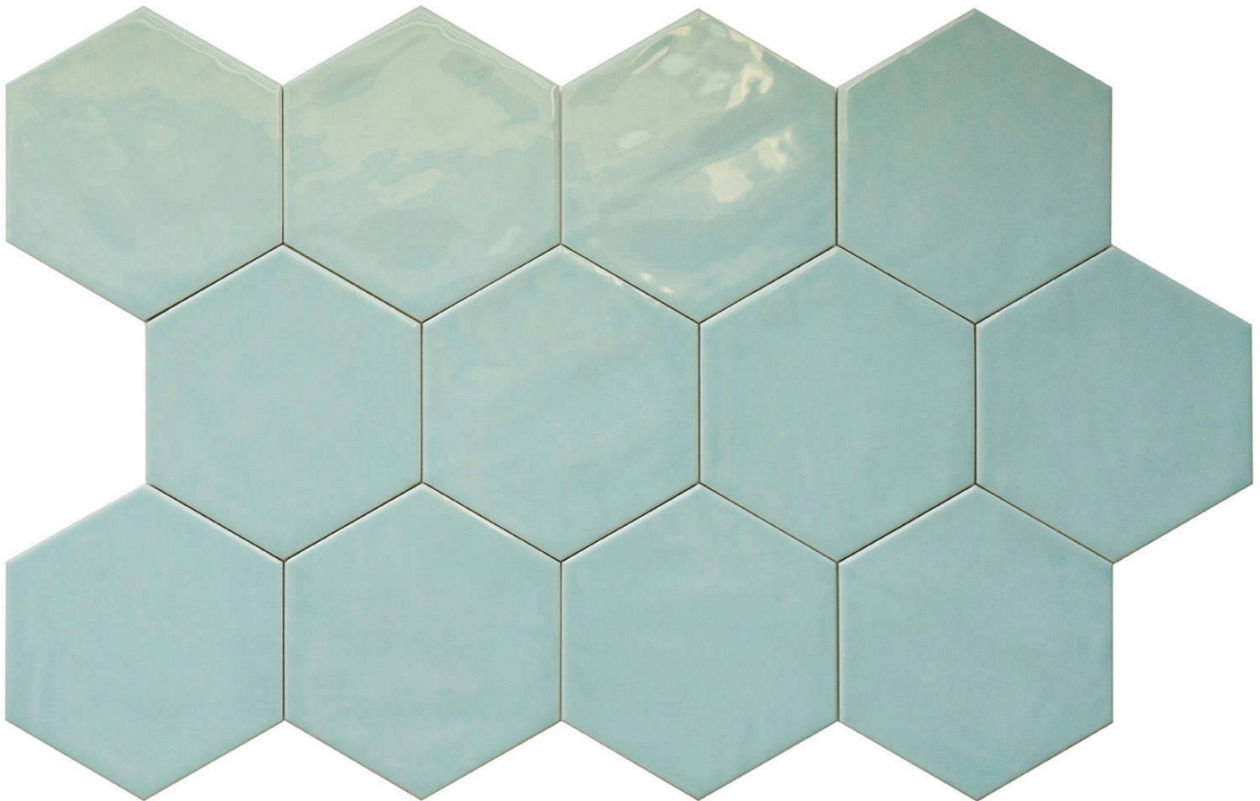

PRODUCT
RONDA 5.5X6.3" MINT HEXAGON

5.5"x6.3" | Hand-crafted

TECHNICAL DATA

CODE: QURN-MI-1
NAME: Ronda 5.5X6.3" Mint Hexagon
SERIES: Ronda
SIZE: 5.5"x6.3"
FINISH: Gloss
LOOK: Hand-crafted
FROST RESISTANCE: Yes
PEI: 3
SHADE VARIATION: V1
STYLE: Traditional
SUITABLE FOR: Backsplash|Indoor|Outdoor|Pool|Shower
TYPOLOGY: Porcelain
TYPE OF PIECE: Field Tile
USE: Floor and Wall