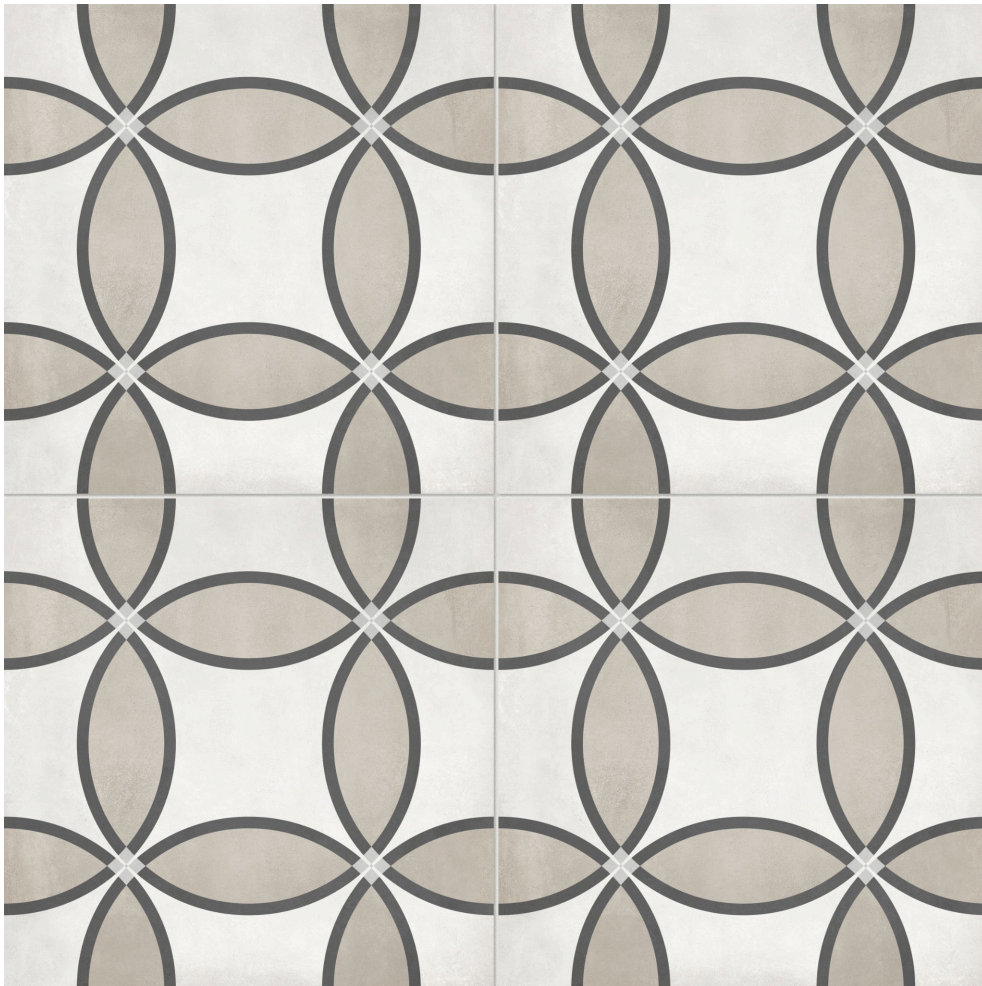

PRODUCT
FORM 8X8 SAND ZENITH

8"x8" | Patterned Tiles

TECHNICAL DATA

CODE: AC4500-07620

NAME: Form 8x8 Sand Zenith

SERIES: Form AC

SIZE: 8"x8"

FINISH: Matte

LOOK: Patterned Tiles

FROST RESISTANCE: Yes

NOTES: This product is special order and cannot be cancelled, returned, or refunded.

PEI: 4

SHADE VARIATION: V2/V3/V4

SUITABLE FOR: Indoor| Outdoor

TYPOLOGY: Pressed Glazed Porcelain