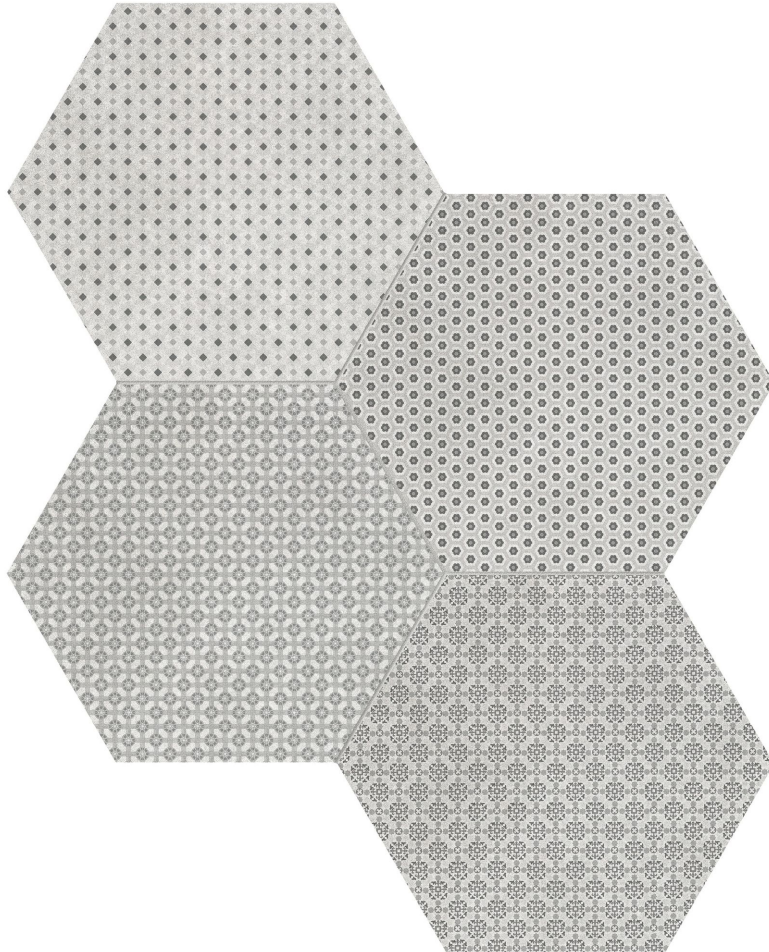

---

**PRODUCT**  
**TAPESTRI 8.5 WOOL BLEND HEXAGON**

---

8.5"x10" | Multi-Look Mosaics

**GRAPHIC VARIETY**

---

**TECHNICAL DATA**

CODE: AC4500-09880

NAME: Tapestri 8.5 Wool Blend Hexagon

SERIES: Tapestri

SIZE: 8.5"x10"

FINISH: Matte

LOOK: Multi-Look Mosaics

FROST RESISTANCE: Yes

NOTES: This product is special order and cannot be cancelled, returned, or refunded.

PEI: 4

SHADE VARIATION: V2-V4

SUITABLE FOR: Indoor| Outdoor

TYPOLOGY: Pressed Glazed Porcelain

TYPE OF PIECE: Field Tile

USE: Floor and Wall

**PACKING**

Size	Product type	BOX			PALLET		
		pcs	sqft	lb	boxes	sqft	lb
8.5"x10"	Field Tile	17	7.32				