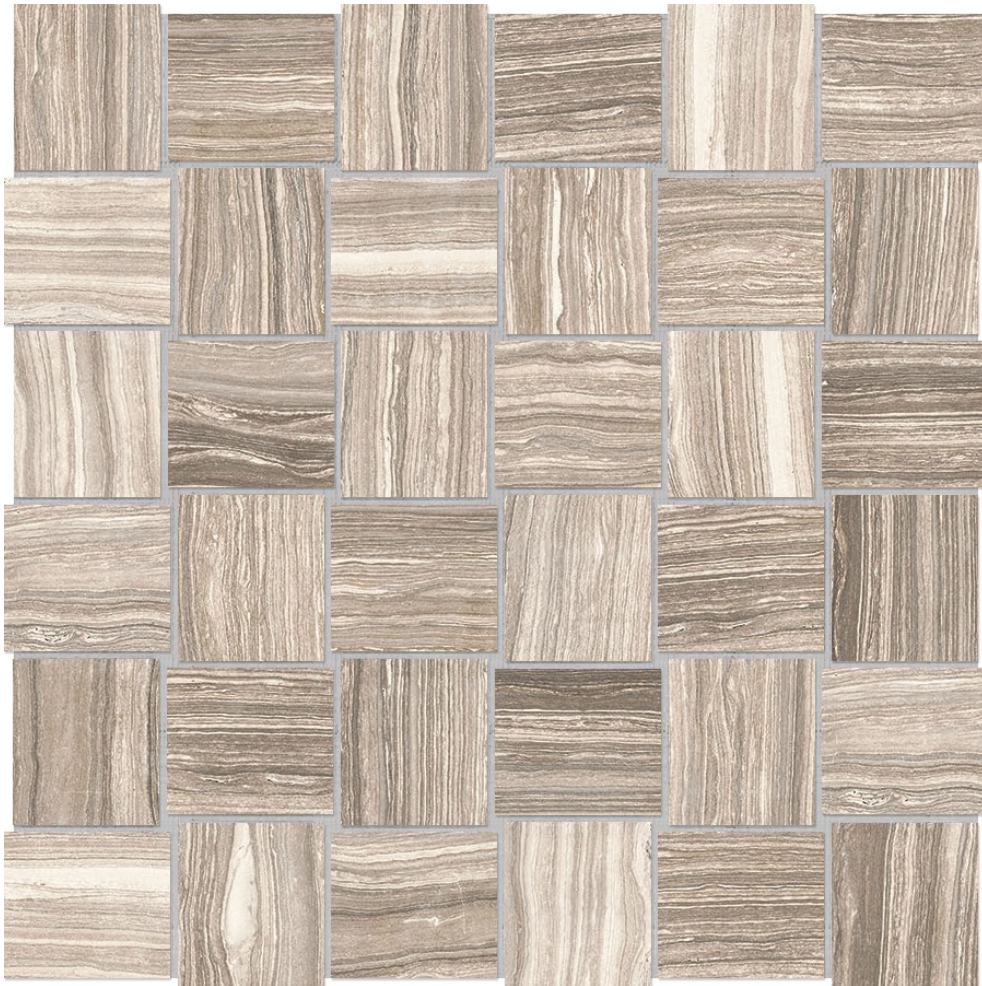

PRODUCT
2X2 CLAY BASKETWEAVE

12"x12" | Marble Look

TECHNICAL DATA

CODE: AC4501-00830

NAME: 2x2 Clay Basketweave

SERIES: Eramosa

SIZE: 12"x12"

FINISH: Matt

LOOK: Marble Look

FROST RESISTANCE: Yes

MOSAIC TYPE: Mesh-Mounted

NOTES: This product is special order and cannot be cancelled, returned, or refunded.

PEI: 4

STYLE: Contemporary

SUITABLE FOR: Indoor

TPOLOGY: Glazed Porcelain