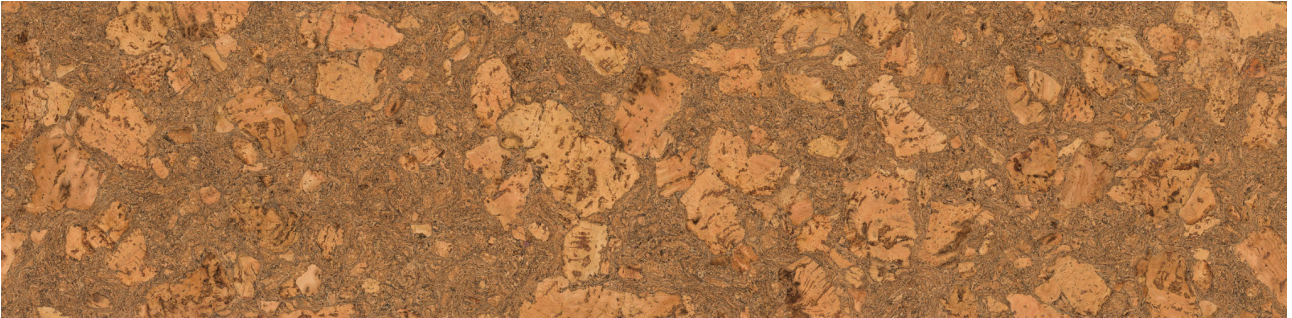

PRODUCT

CORK CLICK CAPRI

12"x48,6" | Wood Look

DETAILS

ROOM SCENES

TECHNICAL DATA

CODE: LCCORK202009

NAME: Cork Click Capri

SERIES: True Earth Cork Click

SIZE: 12"x48,6"

FINISH: Matt

LOOK: Wood Look

NOTES: These SKUs are special order and take approximately two weeks to deliver

STYLE: Contemporary

SUITABLE FOR: Indoor

TYPOLOGY: HDF