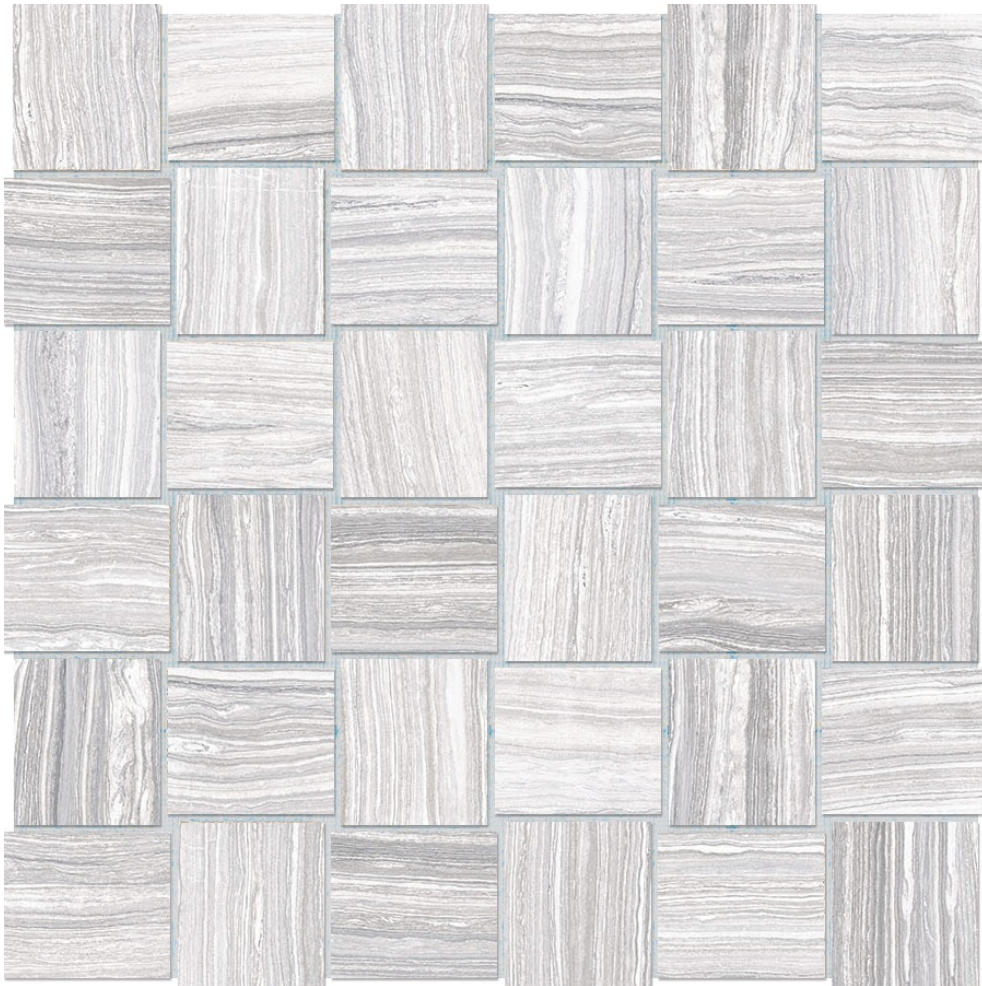

PRODUCT
2X2 ICE BASKETWEAVE

12"x12" | Marble Look

TECHNICAL DATA

CODE: AC4501-00840

NAME: 2x2 Ice Basketweave

SERIES: Eramosa

SIZE: 12"x12"

FINISH: Matt

LOOK: Marble Look

FROST RESISTANCE: Yes

MOSAIC TYPE: Mesh-Mounted

NOTES: This product is special order and cannot be cancelled, returned, or refunded.

PEI: 4

STYLE: Contemporary

SUITABLE FOR: Indoor

TPOLOGY: Glazed Porcelain

TYPE OF PIECE: Mosaic

USE: Floor and Wall

PACKING

Size	Product type	BOX			PALLET		
		pcs	sqft	lb	boxes	sqft	lb
12"x12"	Mosaic	10	10		48		

WARNING The information contained in this packing list is for guidance only, the contents of the packing may vary. Please consult our sales representatives for an exact list.