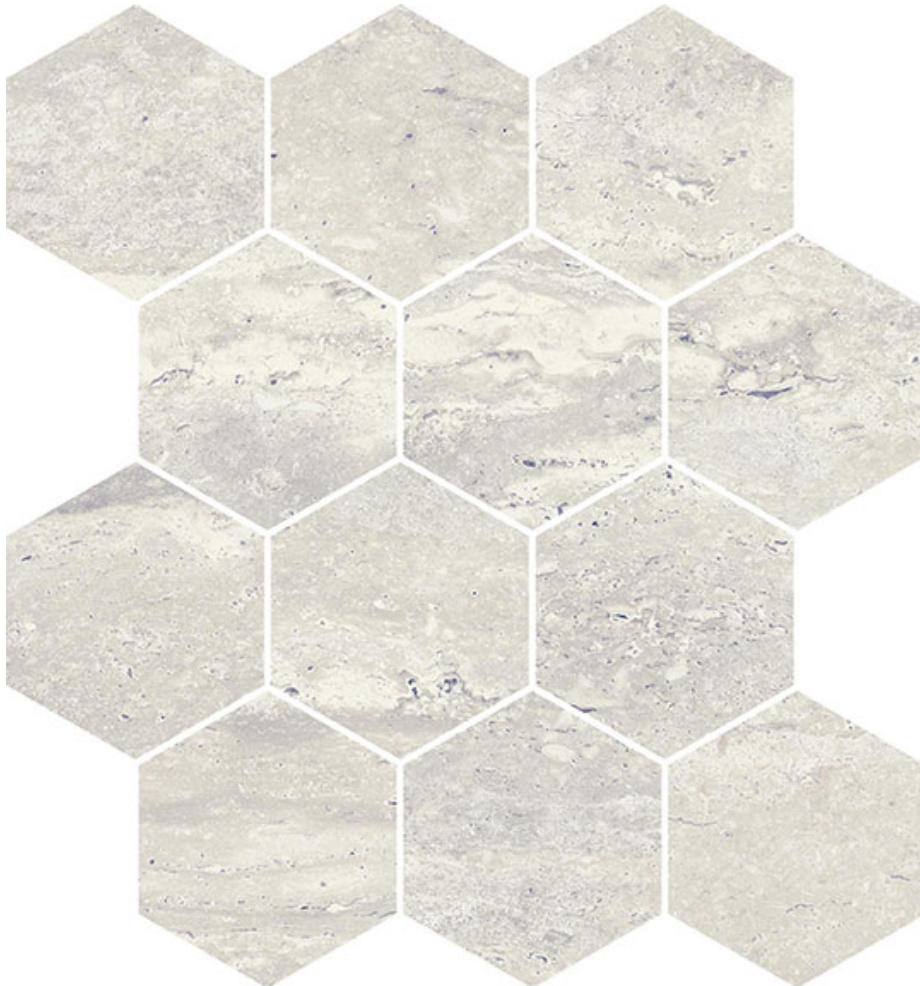

---

**PRODUCT**  
**SATURNIA 3X3 HEX ROMAN MATTE**

---

9"x11" | Marble Look

**GRAPHIC VARIETY**

## ROOM SCENES

**TECHNICAL DATA**

CODE: QUSA-RO-HM

NAME: Saturnia 3x3 Hex Roman Matte

SERIES: Saturnia

SIZE: 9"x11"

FINISH: Matt

LOOK: Marble Look

FROST RESISTANCE: Yes

MOSAIC TYPE: 3"x3"

NOTES: Proudly made in the USA

STYLE: Contemporary

TPOLOGY: Porcelain

TYPE OF PIECE: Mosaic

USE: Floor and Wall

**PACKING**